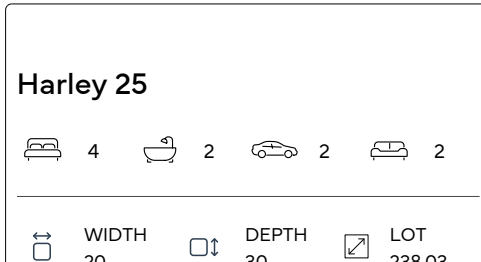

Rocklea 39

4 Beds 2 Baths 2 Carports 2 Living Areas

WIDTH 32 DEPTH 0 LOT 363.28

FROM \$426,300

Rocklea 42

4 Beds 2 Baths 2 Carports 2 Living Areas

WIDTH 33 DEPTH 0 LOT 395.51

FROM \$442,100