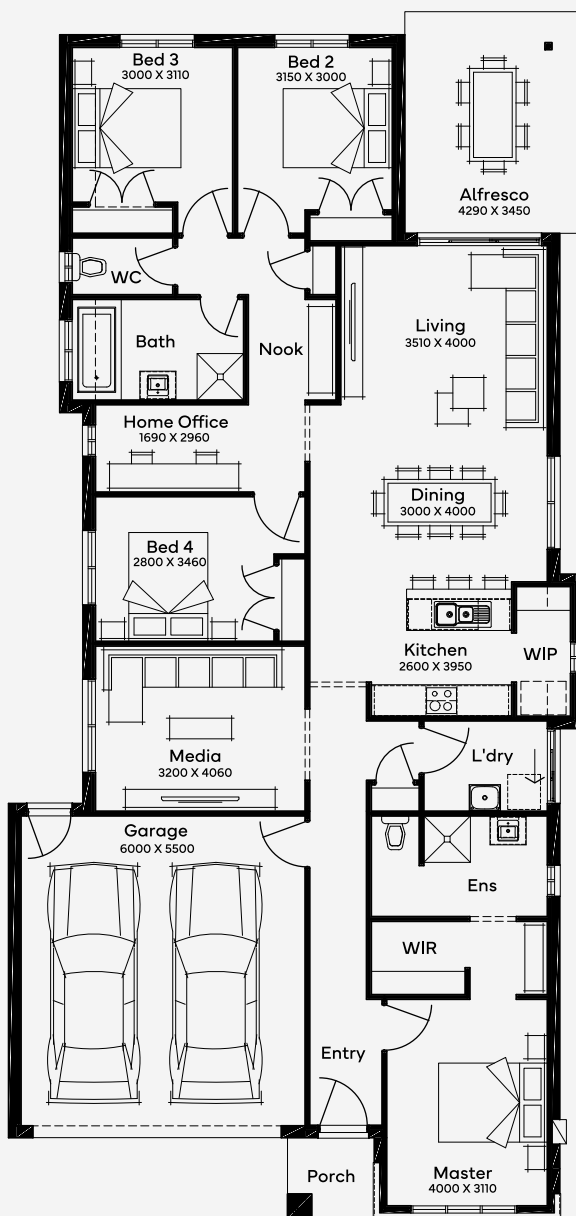

# Wattleseed 24

4 2 2

Explore the Wattleseed 24, a 4-bedroom, 2-bathroom home with two living spaces, perfectly crafted for harmonious family living and 12.5m+ blocks. This single-story floor plan features a spacious, open-plan design that seamlessly blends indoor and outdoor living, ideal for the Queensland lifestyle. With a layout that balances communal areas and private retreats, it offers a modern, inviting space for families seeking both comfort and style in their daily lives.

EMERGE

House Area

222.51 m<sup>2</sup>

Min Lot Size (WxL)

12.5m x 30m

12.5M+ LOT WIDTH

SINGLE STOREY

Please note: Some floorplan option combinations may not be possible together. Please speak to a New Home Specialist.  
Base price shown as of 22 November 2024 and is subject to change.