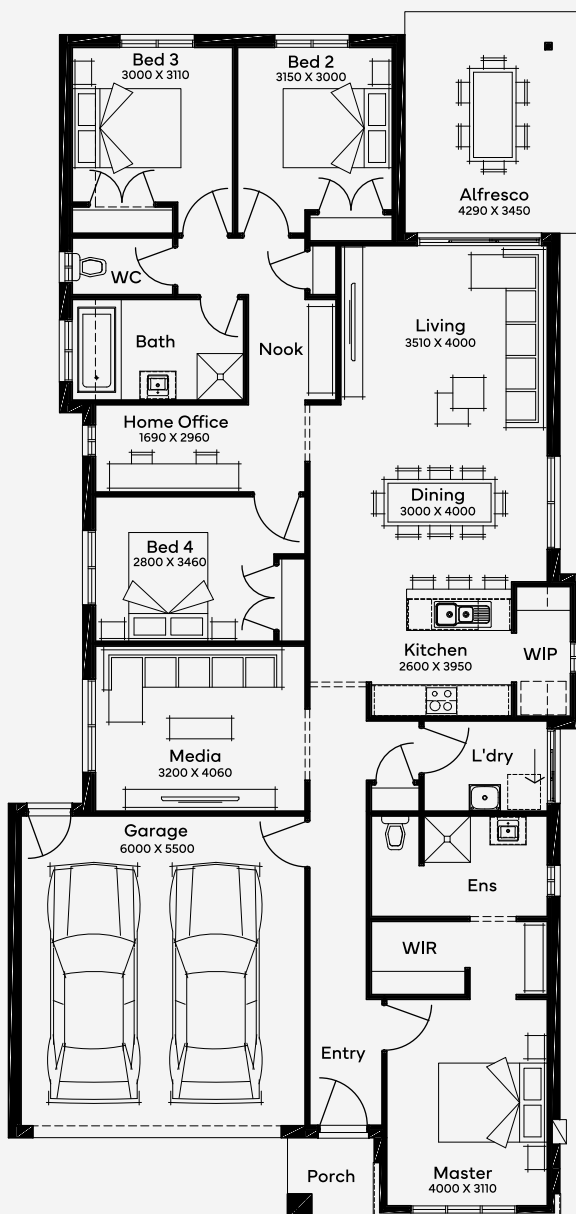

Wattleseed 24

4 2 2

Explore the Wattleseed 24, a 4-bedroom, 2-bathroom home with two living spaces, perfectly crafted for harmonious family living and 12.5m+ blocks. This single-story floor plan features a spacious, open-plan design that seamlessly blends indoor and outdoor living, ideal for the Queensland lifestyle. With a layout that balances communal areas and private retreats, it offers a modern, inviting space for families seeking both comfort and style in their daily lives.

EMERGE

House Area

222.51 m²

Min Lot Size (WxL)

12.5m x 30m

12.5M+ LOT WIDTH

SINGLE STOREY

Please note: Some floorplan option combinations may not be possible together. Please speak to a New Home Specialist.
Base price shown as of 13 June 2026 and is subject to change.