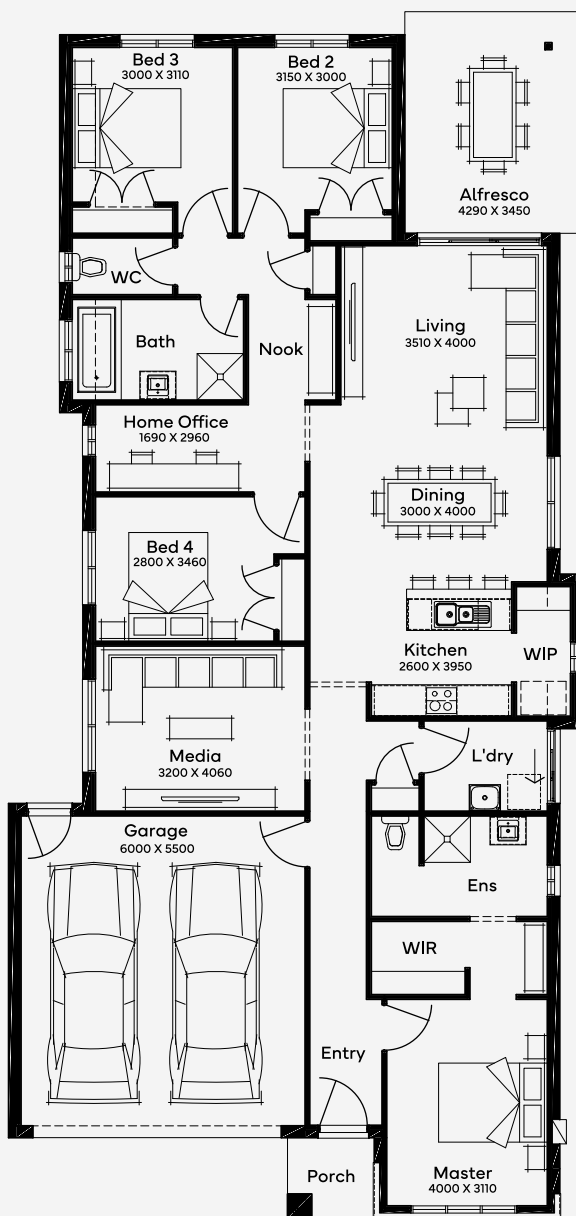

Wattleseed 24

EMERGE

House Area

222.51 m²

Explore the Wattleseed 24, a 4-bedroom, 2-bathroom home with two living spaces, perfectly crafted for harmonious family living and 12.5m+ blocks. This single-story floor plan features a spacious, open-plan design that seamlessly blends indoor and outdoor living, ideal for the Queensland lifestyle. With a layout that balances communal areas and private retreats, it offers a modern, inviting space for families seeking both comfort and style in their daily lives.

12.5M+ LOT WIDTH

SINGLE STOREY

Please note: Some floorplan option combinations may not be possible together - please speak to a New Home Specialist.
Base price shown as of 08 September 2024 and is subject to change.