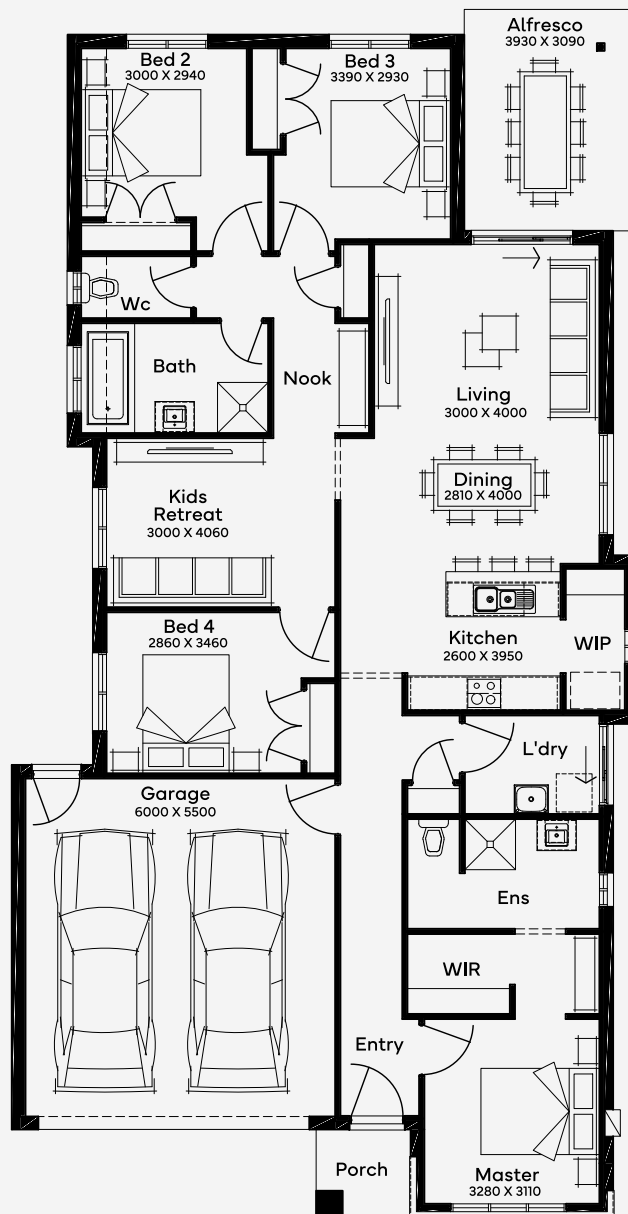

# Wattleseed 22

EMERGE

House Area

204.47 m<sup>2</sup>

Min Lot Size (WxL)

12.5m x 28m

12.5M+ LOT WIDTH

SINGLE STOREY

Please note: Some floorplan option combinations may not be possible together. Please speak to a New Home Specialist.  
Base price shown as of 06 October 2024 and is subject to change.