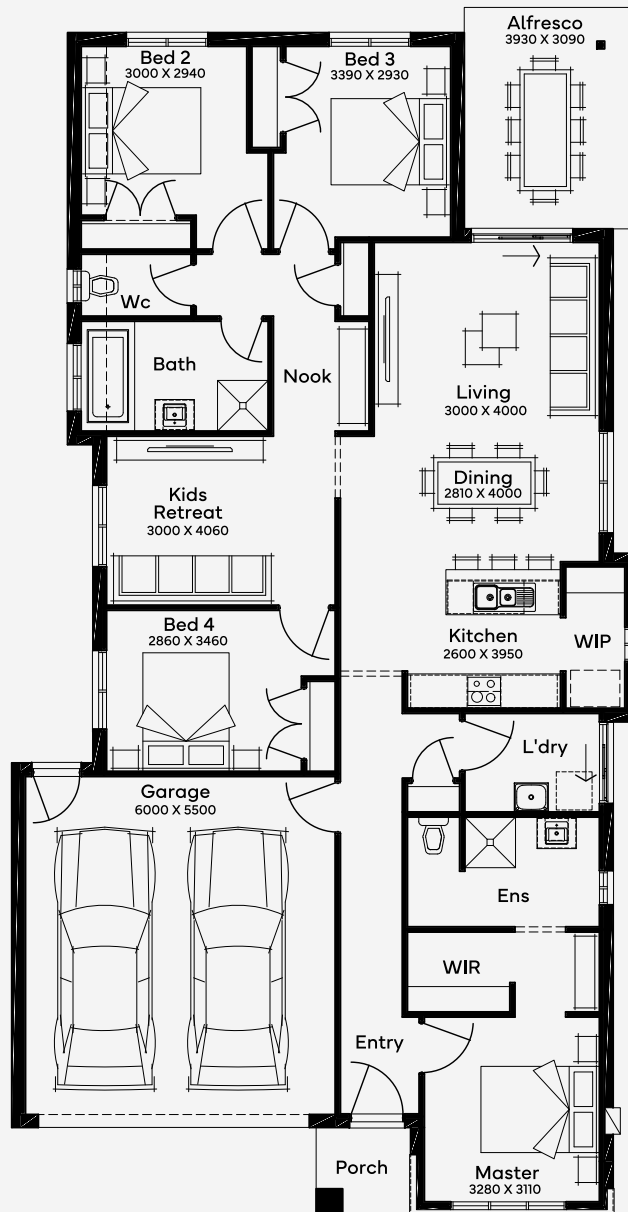

Wattleseed 22

EMERGE

House Area

204.47 m²

Min Lot Size (WxL)

12.5m x 28m

12.5M+ LOT WIDTH

SINGLE STOREY

Please note: Some floorplan option combinations may not be possible together. Please speak to a New Home Specialist.
Base price shown as of 22 November 2024 and is subject to change.