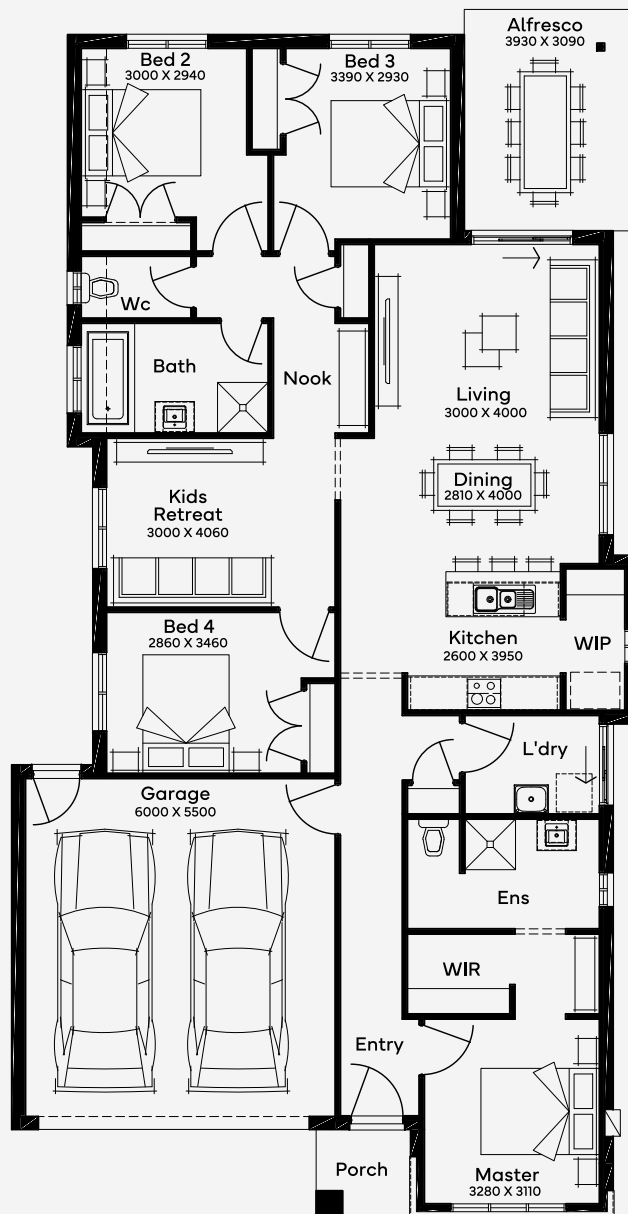

# Wattleseed 22

EMERGE

House Area

204.47 m<sup>2</sup>

Min Lot Size (WxL)

12.5m x 28m

12.5M+ LOT WIDTH

SINGLE STOREY

Please note: Some floorplan option combinations may not be possible together. Please speak to a New Home Specialist.  
Base price shown as of 22 January 2025 and is subject to change.