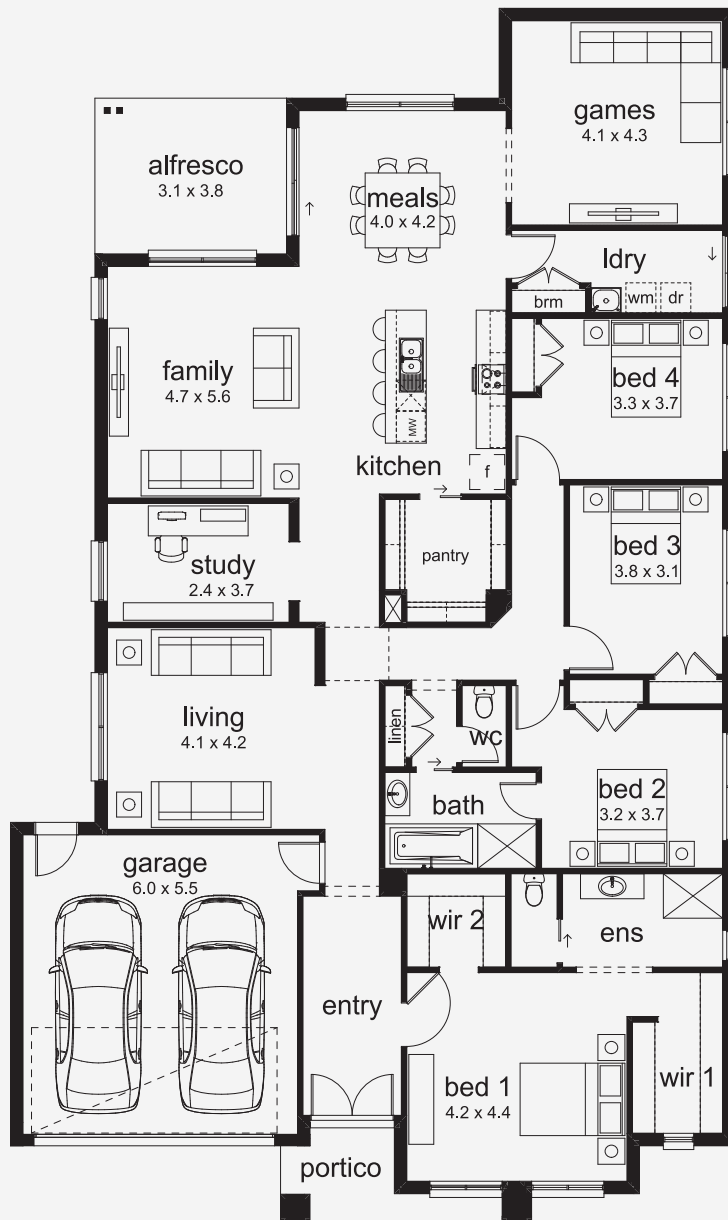

Venetia 32

Smart Space, Seamless Style The Venetia proves flexible living can still be stylish. Choose from four floorplans to suit your block and lifestyle?from a three-bedroom design to larger options with a fourth bedroom and games room. No matter which version you choose, the Venetia delivers practical comfort with room for everyone.

ASPIRATIONS

House Area

298.69 m²

Min Lot Size (WxL)

16m x 32m

16M+ LOT WIDTH

SINGLE STOREY

Please note: Some floorplan option combinations may not be possible together. Please speak to a New Home Specialist.
Base price shown as of 27 June 2026 and is subject to change.