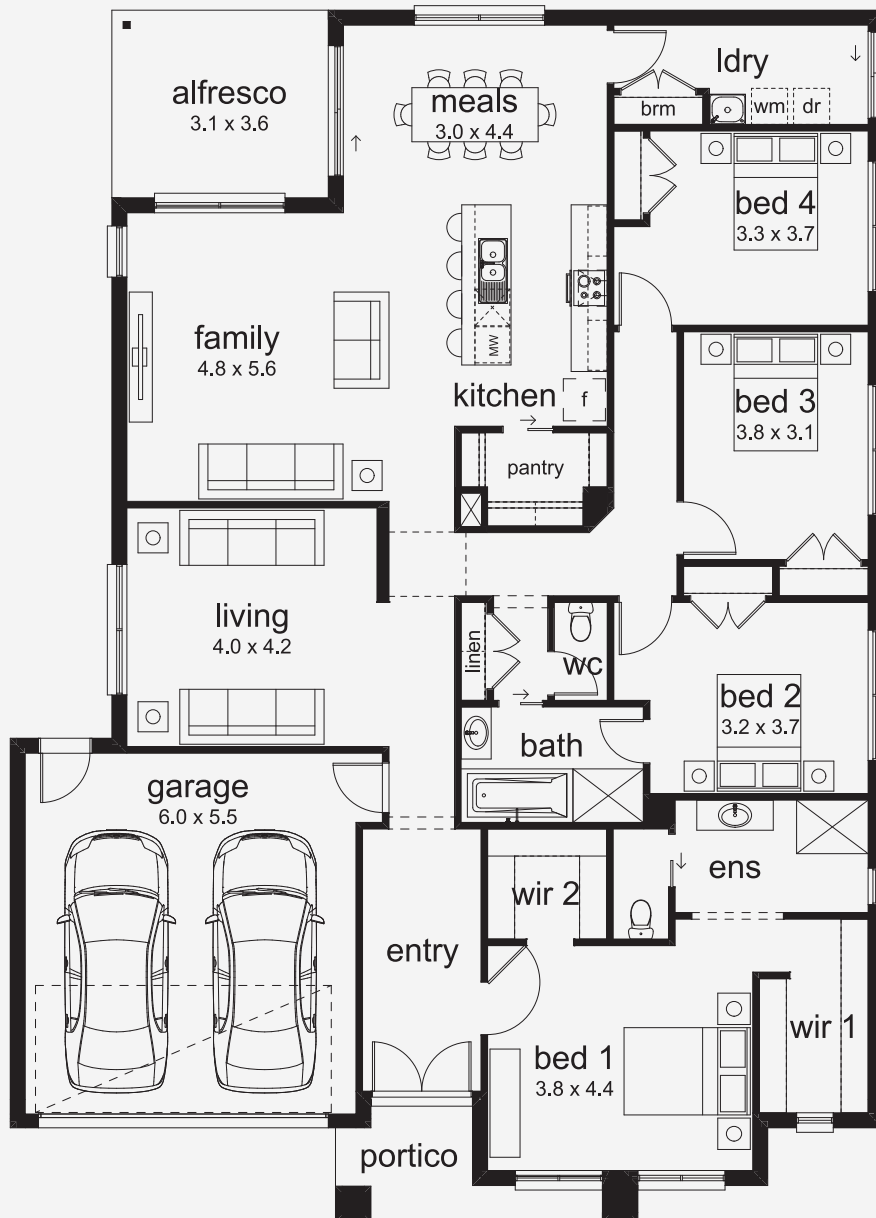

# Venetia 28

Designed for Now and What's Next The Venetia grows with you? offering four layout options to match your stage of life and block size. Starting as a well-appointed three-bedroom home, larger versions add a fourth bedroom and a games room for extra flexibility. With smart design across all configurations, the Venetia is built to evolve with your needs.

## ASPIRATIONS

House Area

**259.38 m<sup>2</sup>**

Min Lot Size (WxL)

**16m x 28m**

16M+ LOT WIDTH

SINGLE STOREY

Please note: Some floorplan option combinations may not be possible together. Please speak to a New Home Specialist.  
Base price shown as of 19 June 2026 and is subject to change.