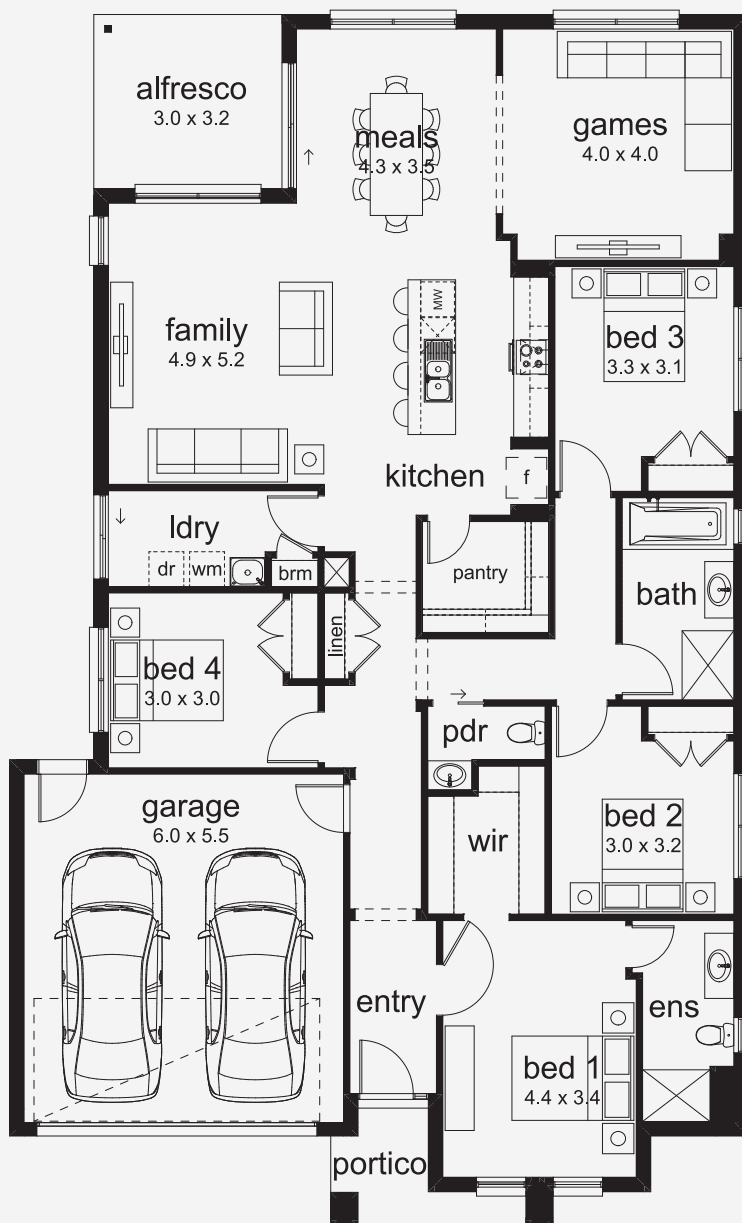

Venetia 25

A Perfect Fit, Every Time Whether you're just starting out or need room to grow, the Venetia offers a layout to suit. With four flexible designs to choose from, you can opt for three or four bedrooms, plus the option of a games room. Smart zoning and flowing spaces mean every version of the Venetia delivers easy living in style.

ASPIRATIONS

House Area

234.61 m²

Min Lot Size (WxL)

14m x 28m

14M+ LOT WIDTH

SINGLE STOREY

Please note: Some floorplan option combinations may not be possible together. Please speak to a New Home Specialist.
Base price shown as of 11 June 2026 and is subject to change.