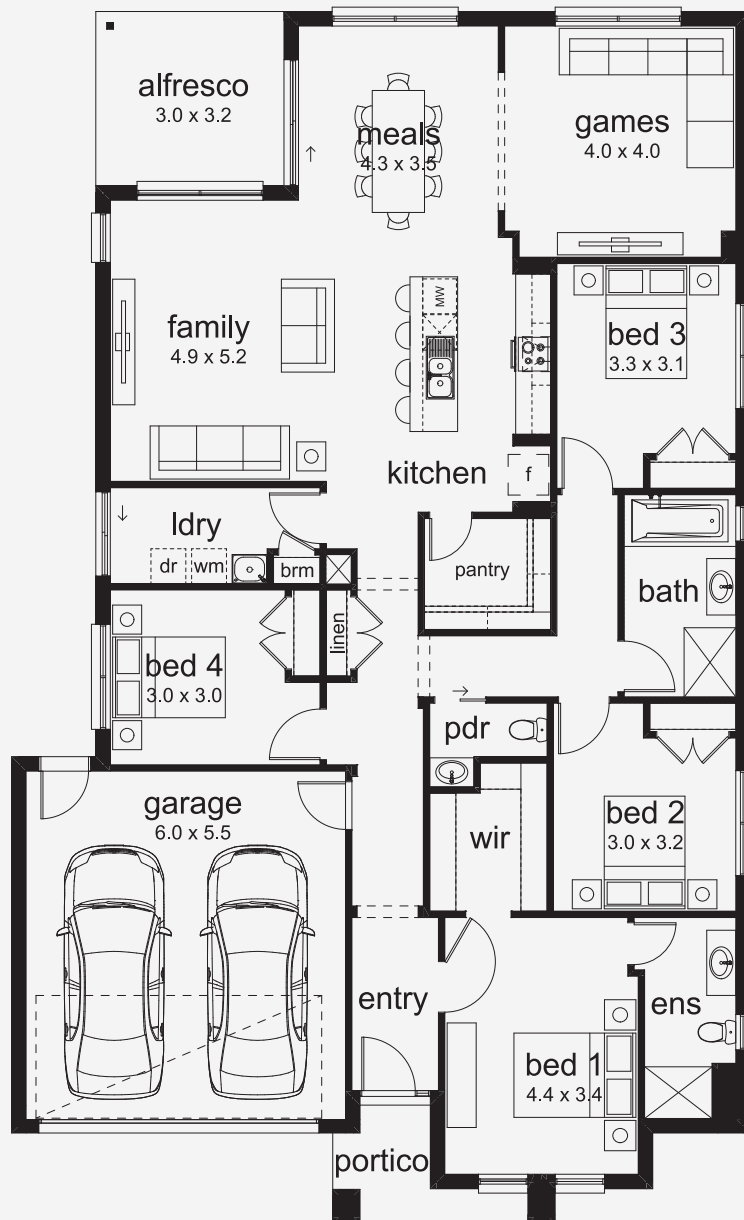

# Venetia 25

A Perfect Fit, Every Time Whether you're just starting out or need room to grow, the Venetia offers a layout to suit. With four flexible designs to choose from, you can opt for three or four bedrooms, plus the option of a games room. Smart zoning and flowing spaces mean every version of the Venetia delivers easy living in style.

## ASPIRATIONS

House Area

**234.61 m<sup>2</sup>**

Min Lot Size (WxL)

**14m x 28m**

14M+ LOT WIDTH

SINGLE STOREY

Please note: Some floorplan option combinations may not be possible together. Please speak to a New Home Specialist.  
Base price shown as of 02 April 2026 and is subject to change.