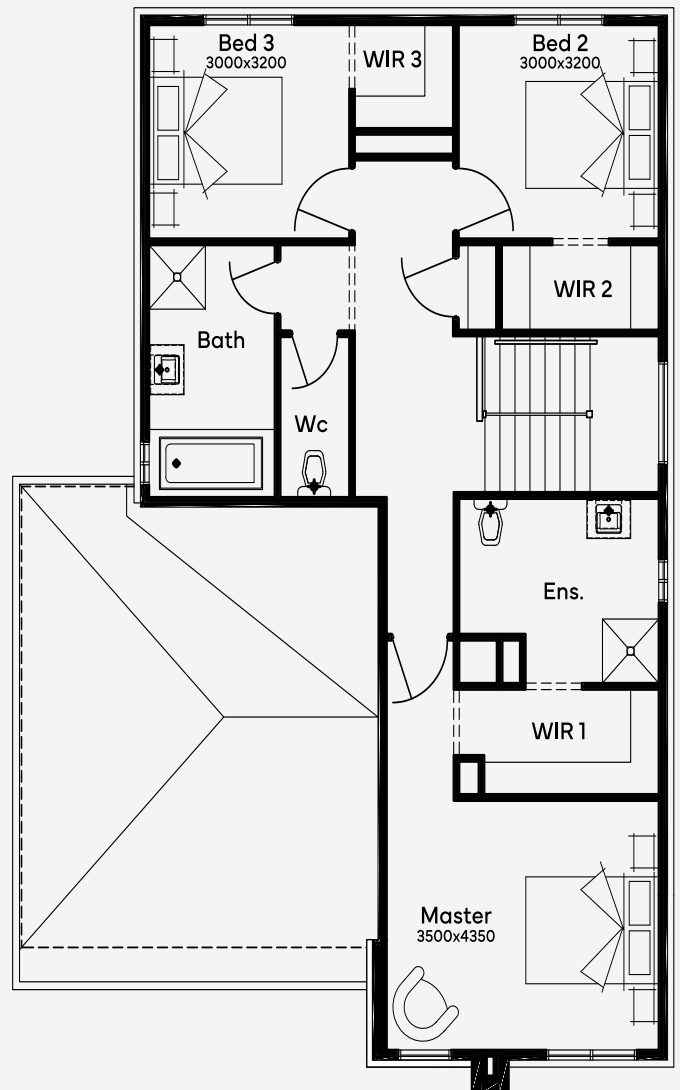

Vasse 24

3 2 2

EMERGE

House Area

226.25 m²

Min Lot Size (WxL)

12.5m x 21m

12.5M+ LOT WIDTH

DOUBLE STOREY

Please note: Some floorplan option combinations may not be possible together. Please speak to a New Home Specialist.
Base price shown as of 12 December 2024 and is subject to change.