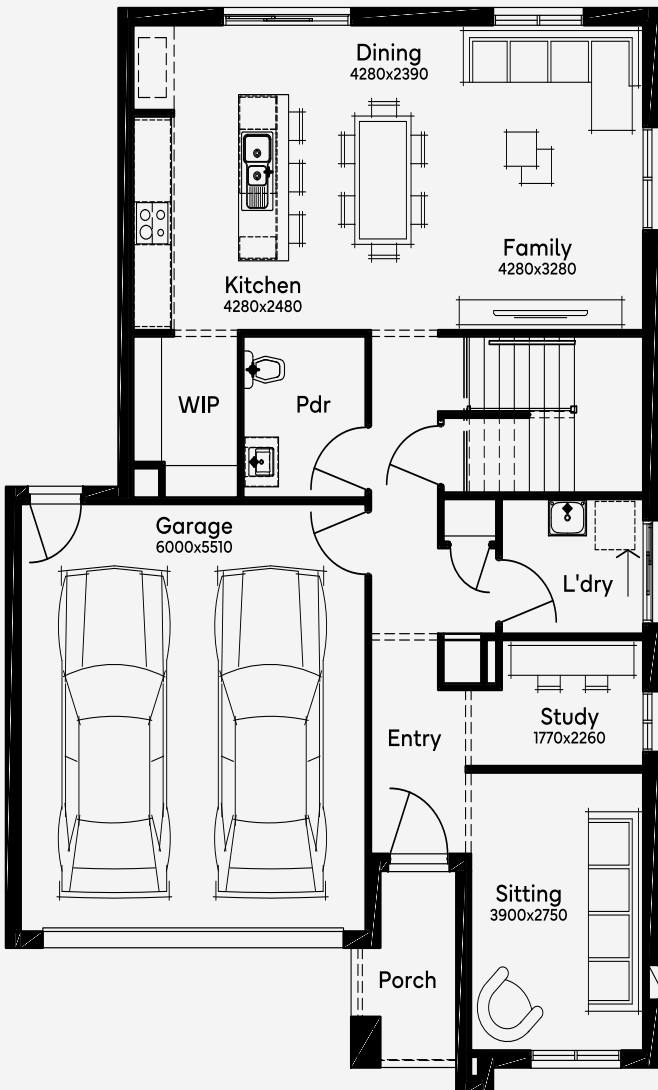

# Vasse 24

3 2 2

EMERGE

House Area

226.25 m<sup>2</sup>

Min Lot Size (WxL)

12.5m x 21m

12.5M+ LOT WIDTH

DOUBLE STOREY

Please note: Some floorplan option combinations may not be possible together. Please speak to a New Home Specialist.  
Base price shown as of 25 September 2024 and is subject to change.