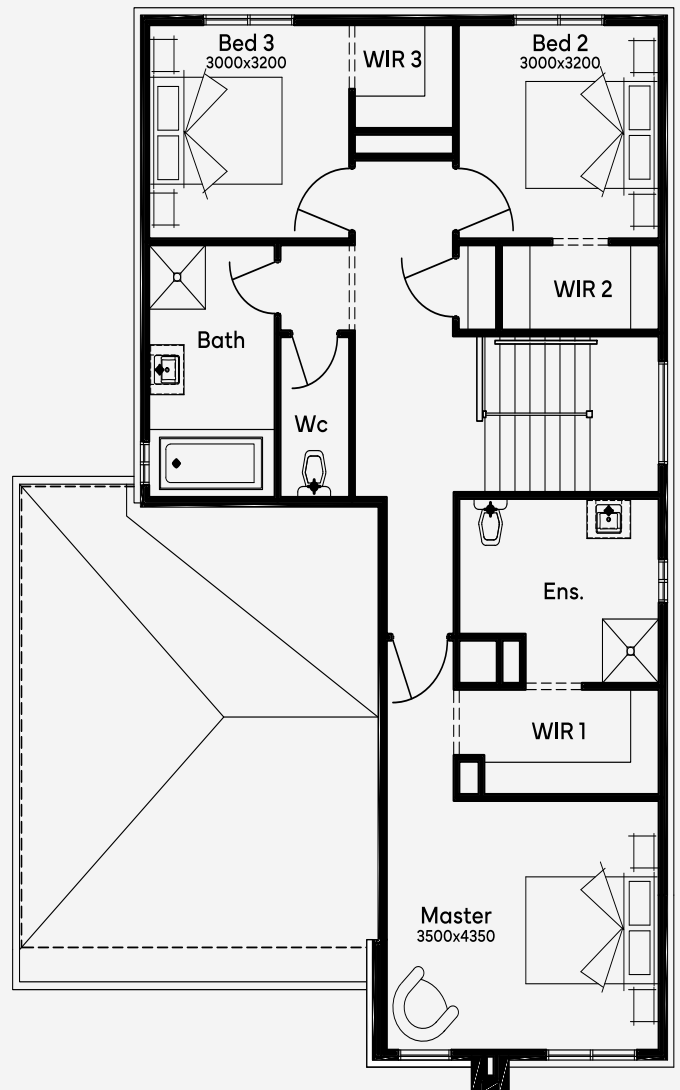

# Vasse 24

3 2 2

EMERGE

House Area

226.25 m<sup>2</sup>

Min Lot Size (WxL)

12.5m x 21m

12.5M+ LOT WIDTH

DOUBLE STOREY

Please note: Some floorplan option combinations may not be possible together. Please speak to a New Home Specialist.  
Base price shown as of 25 September 2024 and is subject to change.