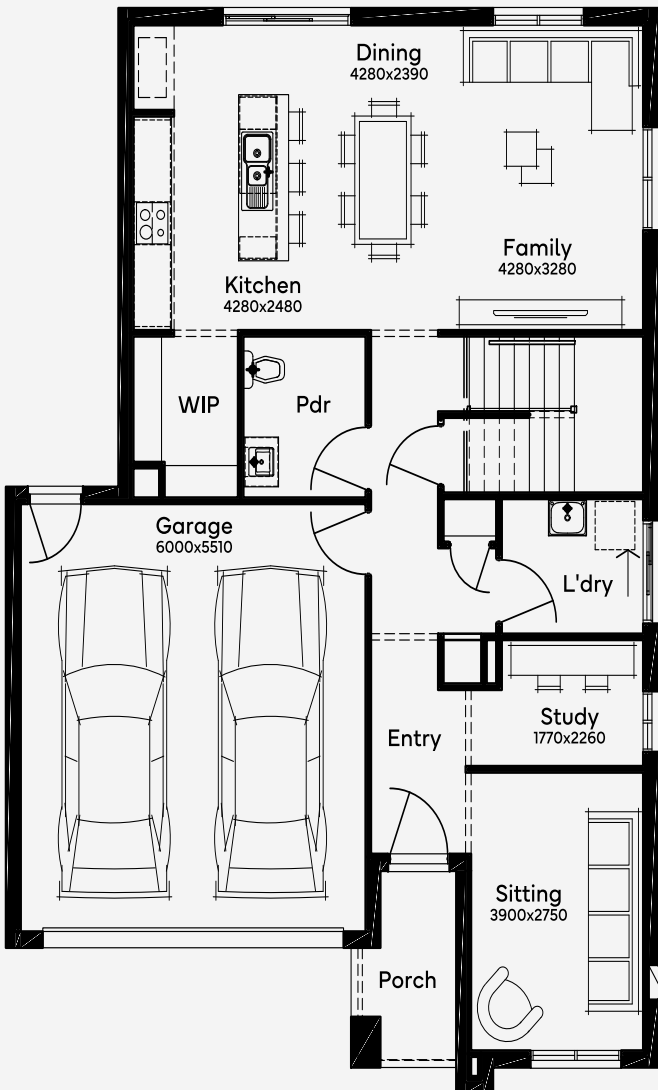

Vasse 24

3 2 2

EMERGE

House Area

226.25 m²

Min Lot Size (WxL)

12.5m x 21m

12.5M+ LOT WIDTH

DOUBLE STOREY

Please note: Some floorplan option combinations may not be possible together. Please speak to a New Home Specialist.
Base price shown as of 12 December 2024 and is subject to change.