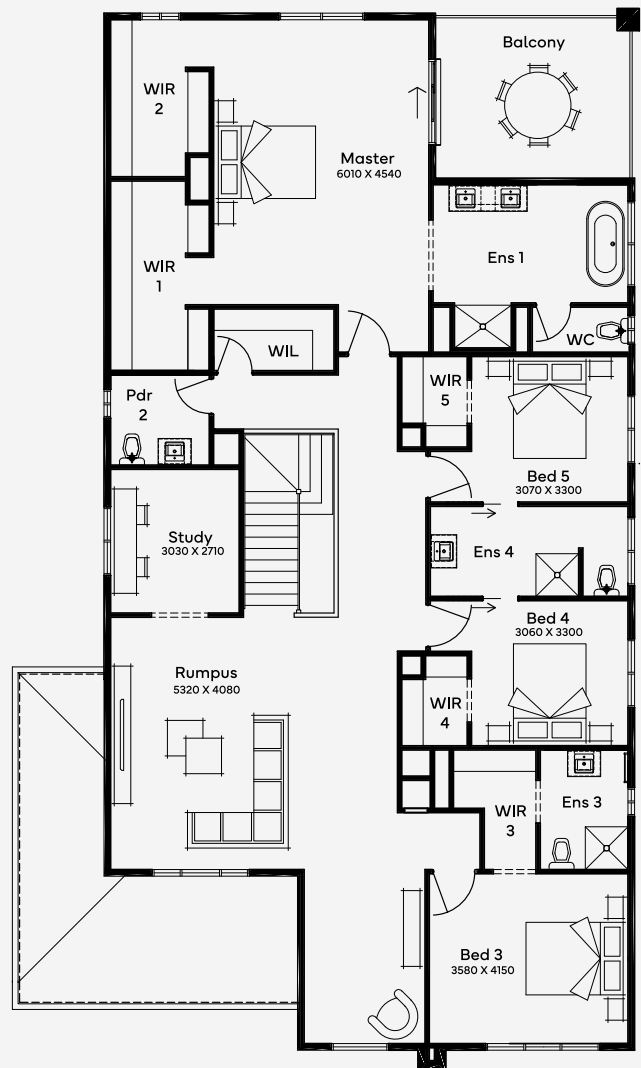

Tallowood 52

5 4 2

ELITE

House Area

483.26 m²

Min Lot Size (WxL)

16m x 32m

16M+ LOT WIDTH

DOUBLE STOREY

Please note: Some floorplan option combinations may not be possible together. Please speak to a New Home Specialist.
Base price shown as of 12 December 2024 and is subject to change.