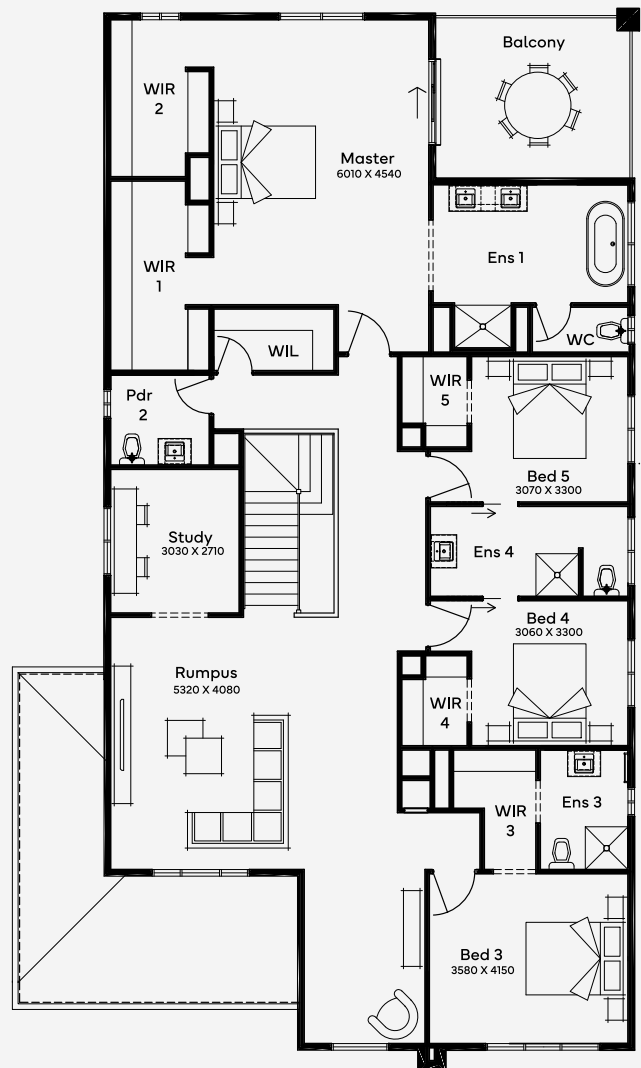

Tallowood 52

5 4 2

ELITE

House Area

483.26 m²

Min Lot Size (WxL)

16m x 32m

16M+ LOT WIDTH

DOUBLE STOREY

Please note: Some floorplan option combinations may not be possible together. Please speak to a New Home Specialist.
Base price shown as of 22 November 2024 and is subject to change.