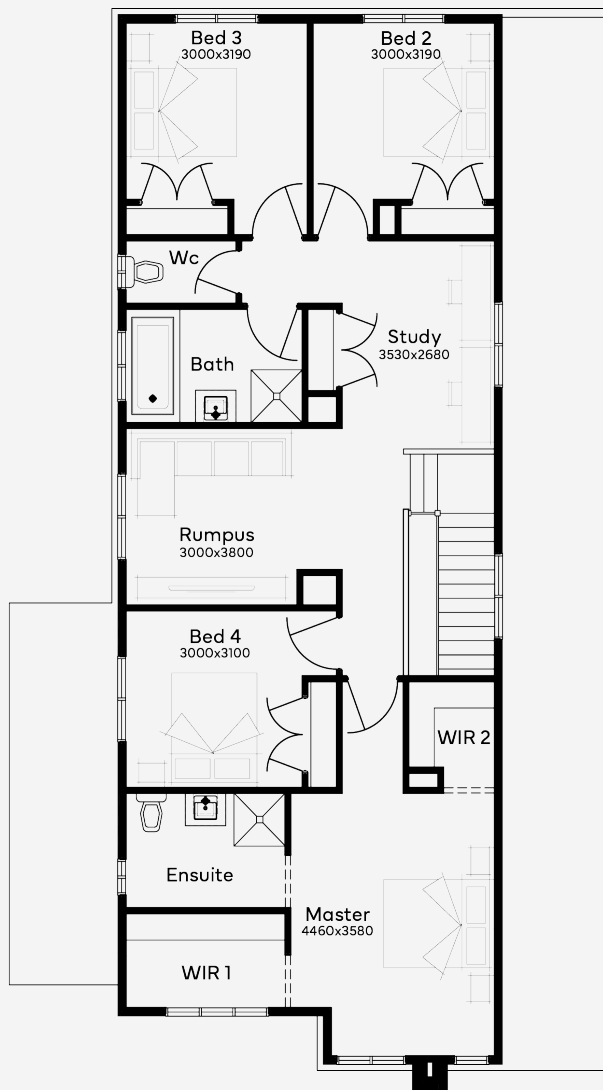

Sofia 24 Test

TOWNHOMES

3 3 2

House Area

230 m²

Min Lot Size (WxL)

10.5m x 28m

10.5M+ LOT WIDTH

DOUBLE STOREY

Please note: Some floorplan option combinations may not be possible together. Please speak to a New Home Specialist.
Base price shown as of 23 November 2024 and is subject to change.