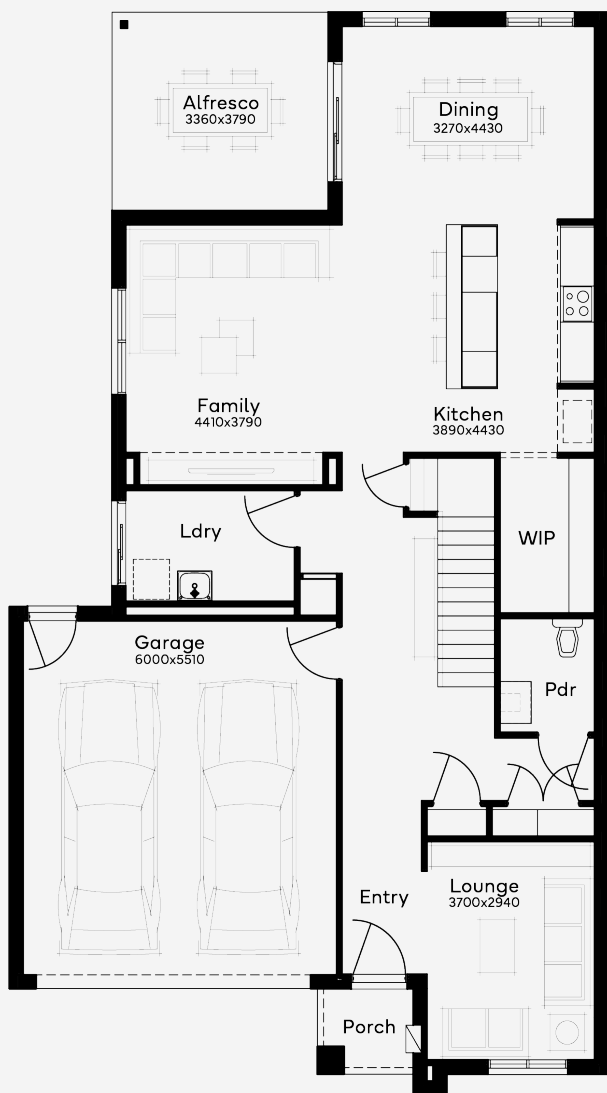

Sofia 24 Test

TOWNHOMES

3 3 2

House Area

230 m²

Min Lot Size (WxL)

10.5m x 28m

10.5M+ LOT WIDTH

DOUBLE STOREY

Please note: Some floorplan option combinations may not be possible together. Please speak to a New Home Specialist.
Base price shown as of 23 November 2024 and is subject to change.