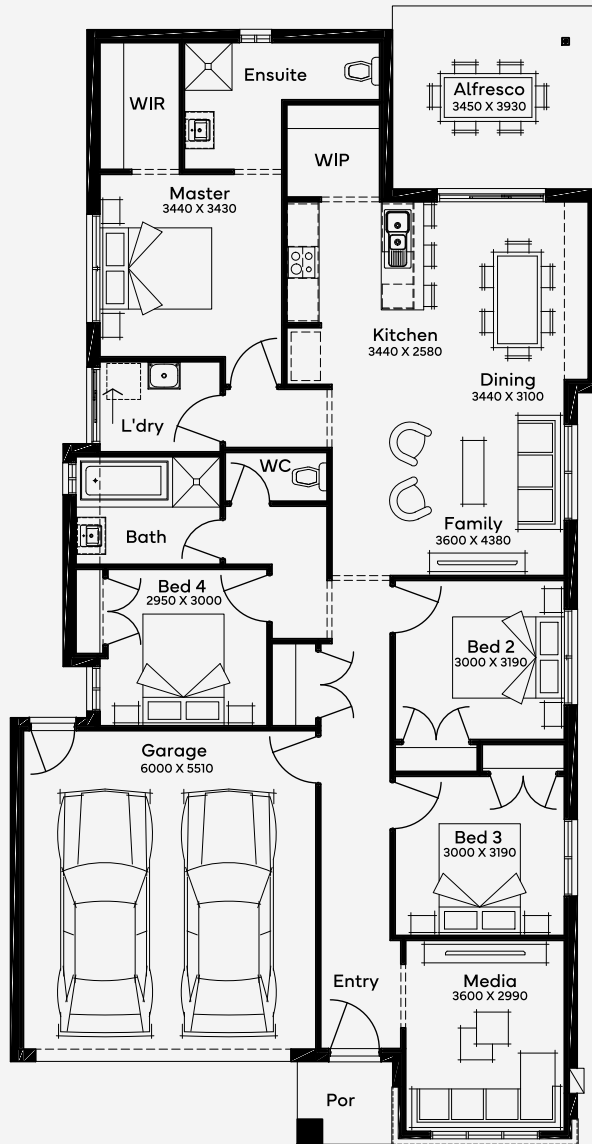

Shaw 22

EMERGE

House Area

203.59 m²

Min Lot Size (WxL)

12.5m x 28m

12.5M+ LOT WIDTH

SINGLE STOREY

Please note: Some floorplan option combinations may not be possible together. Please speak to a New Home Specialist.
Base price shown as of 22 January 2025 and is subject to change.