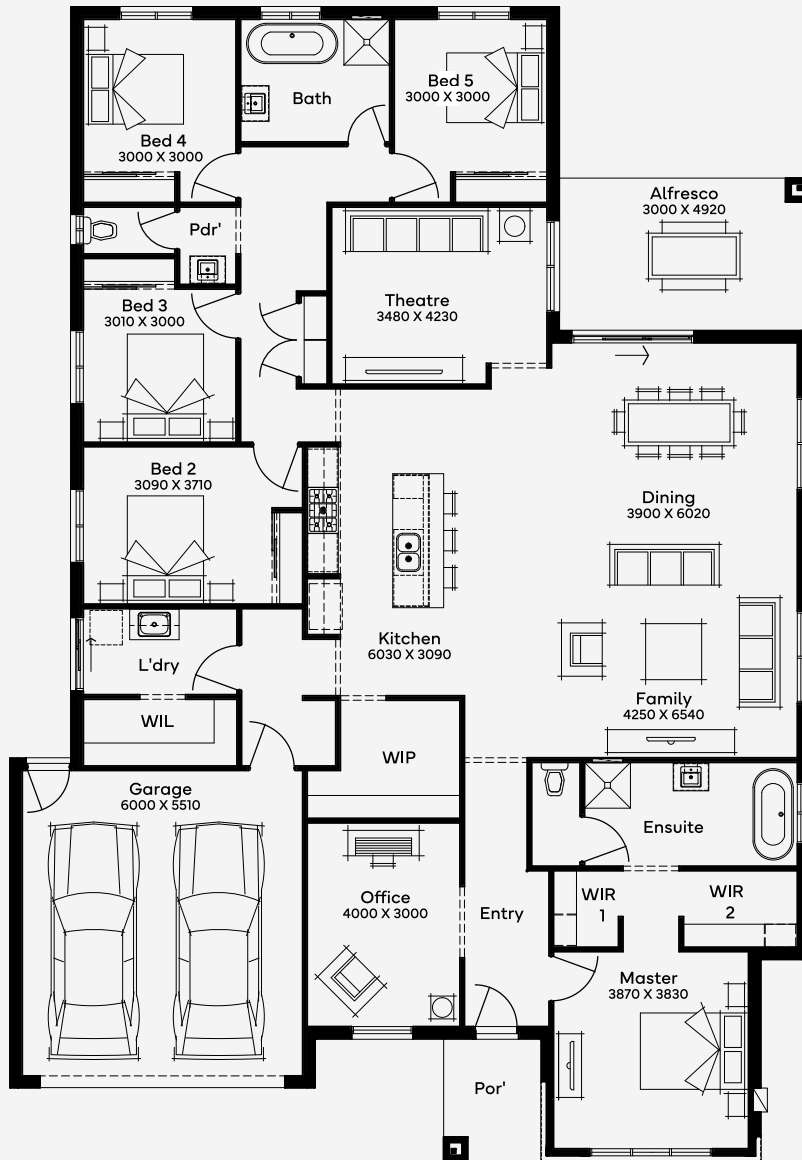

Sandford 32

5 2 2

ELITE

House Area

303.41 m²

Min Lot Size (WxL)

18m x 32m

18M+ LOT WIDTH

SINGLE STOREY

Please note: Some floorplan option combinations may not be possible together. Please speak to a New Home Specialist.
Base price shown as of 25 November 2024 and is subject to change.

SIMONDS
How Australia Homes