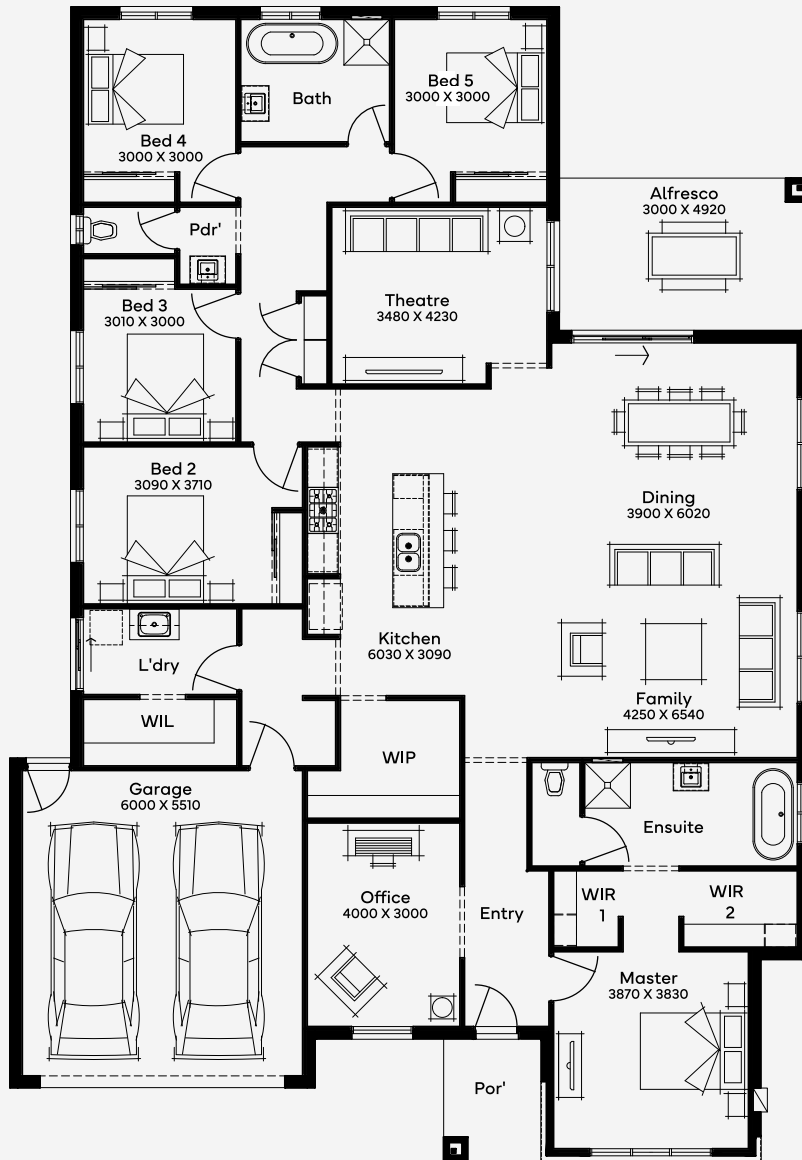

Sandford 32

5 2 2

ELITE

House Area

303.41 m²

Min Lot Size (WxL)

18m x 32m

18M+ LOT WIDTH

SINGLE STOREY

Please note: Some floorplan option combinations may not be possible together. Please speak to a New Home Specialist.
Base price shown as of 22 October 2024 and is subject to change.

SIMONDS
How Australia Homes