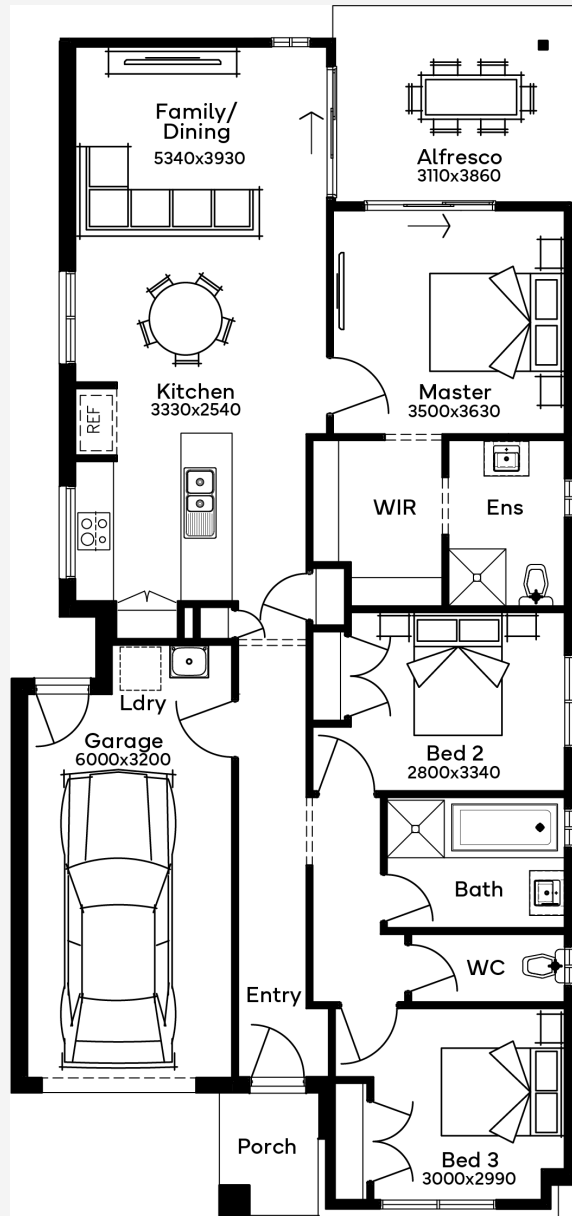

Routley 16

3 2 1

EMERGE

House Area

150.55 m²

Min Lot Size (WxL)

10m x 25m

10M+ LOT WIDTH

SINGLE STOREY

Please note: Some floorplan option combinations may not be possible together. Please speak to a New Home Specialist.
Base price shown as of 23 November 2024 and is subject to change.