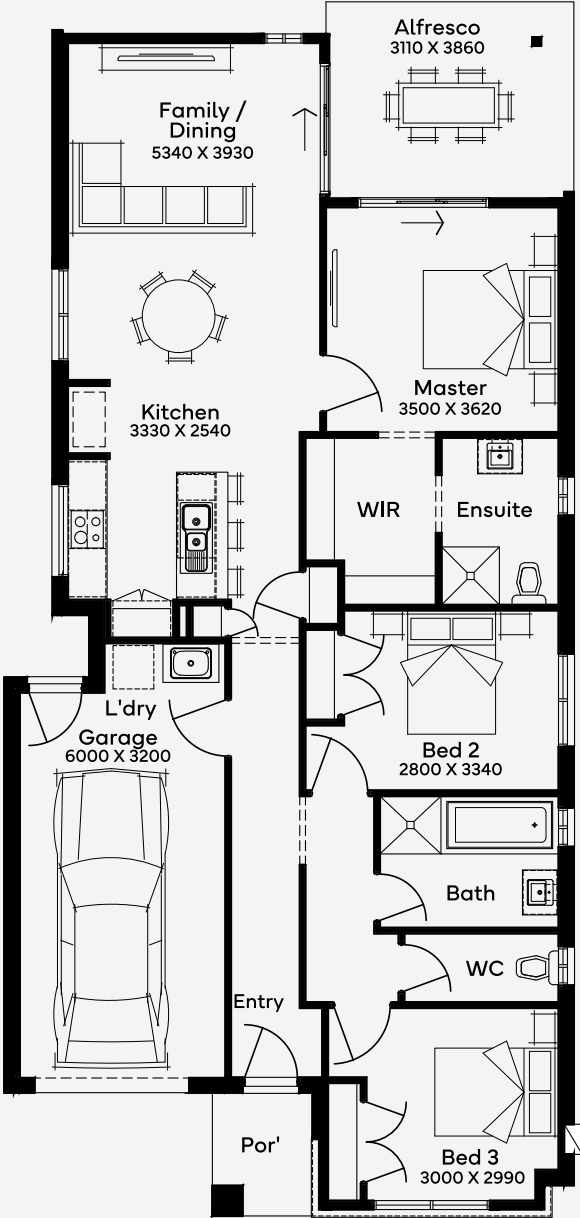

Routley 16

3 2 1

EMERGE

House Area
150.57 m²

10M+ LOT WIDTH

SINGLE STOREY

Please note: Some floorplan option combinations may not be possible together. Please speak to a New Home Specialist.
Base price shown as of 16 June 2025 and is subject to change.