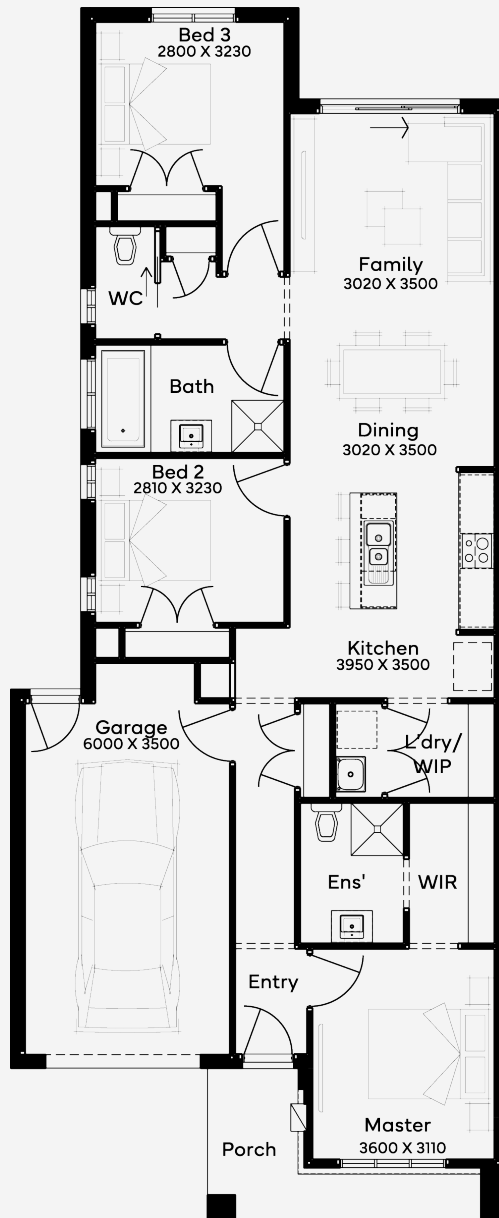

Robinson 17

3 2 1

EMERGE

House Area

147.94 m²

Min Lot Size (WxL)

8.5m x 28m

8.5M+ LOT WIDTH

SINGLE STOREY

Please note: Some floorplan option combinations may not be possible together. Please speak to a New Home Specialist.
Base price shown as of 30 May 2026 and is subject to change.

SIMONDS
How Australia Homes