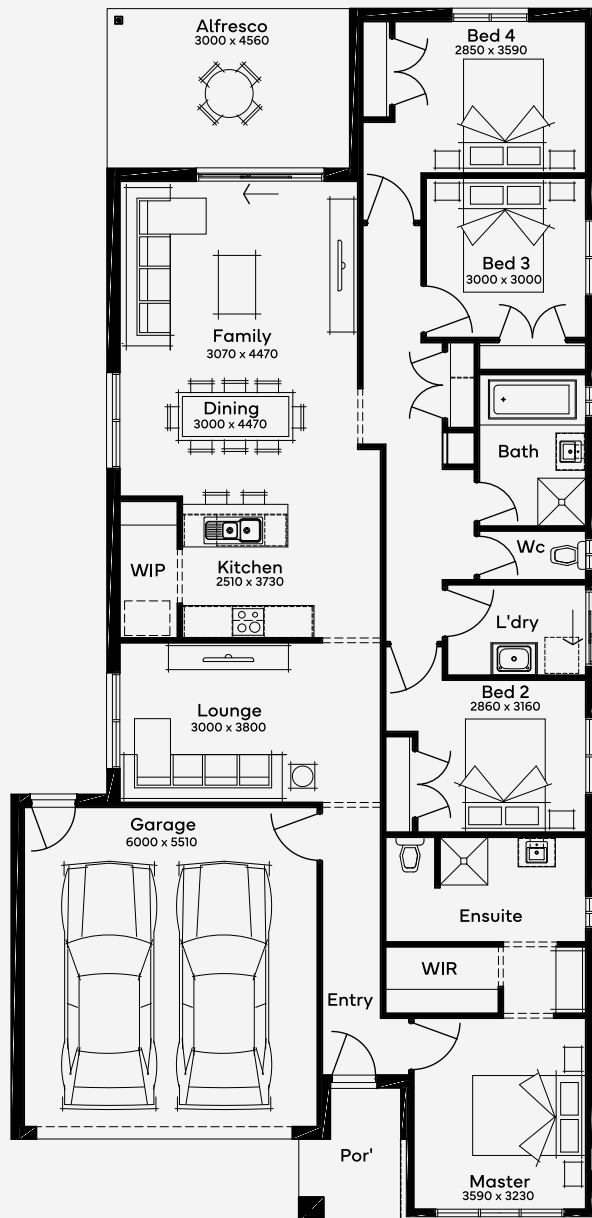

Riverstone 23

ELEVATE

House Area

216.37 m²

Min Lot Size (WxL)

12.5m x 30m

12.5M+ LOT WIDTH

SINGLE STOREY

Please note: Some floorplan option combinations may not be possible together. Please speak to a New Home Specialist.
Base price shown as of 22 January 2025 and is subject to change.