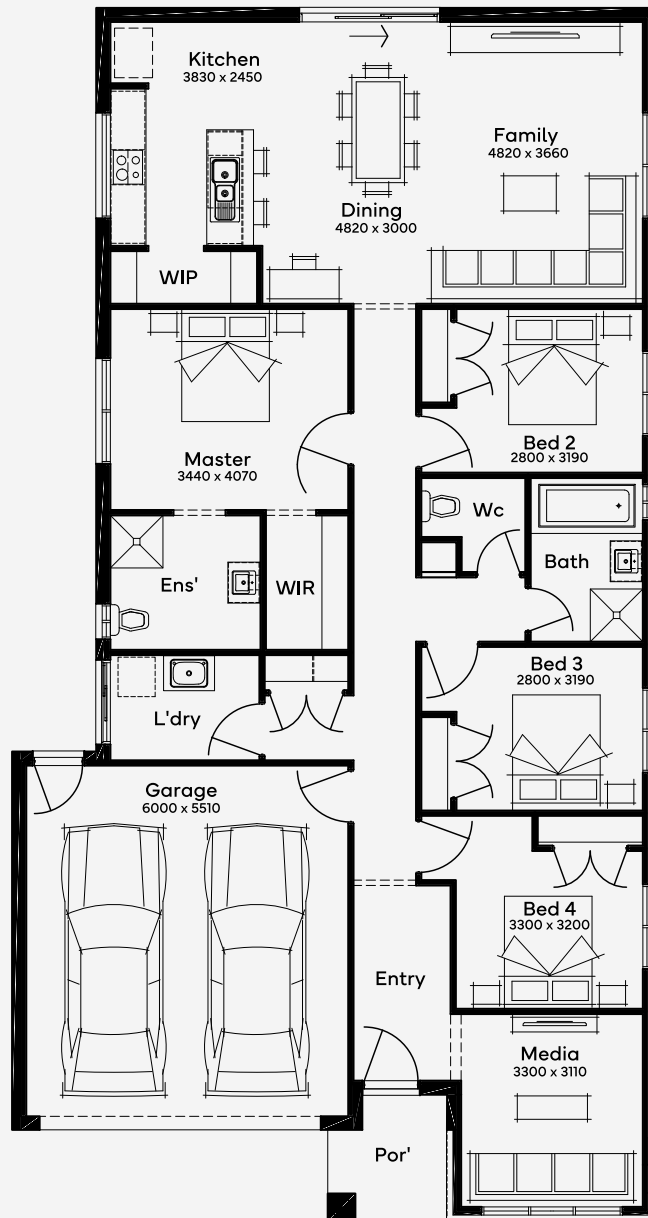

Peron 22

4 2 2

EMERGE

House Area

202.13 m²

Min Lot Size (WxL)

12.5m x 28m

12.5M+ LOT WIDTH

SINGLE STOREY

Please note: Some floorplan option combinations may not be possible together. Please speak to a New Home Specialist.
Base price shown as of 22 January 2025 and is subject to change.