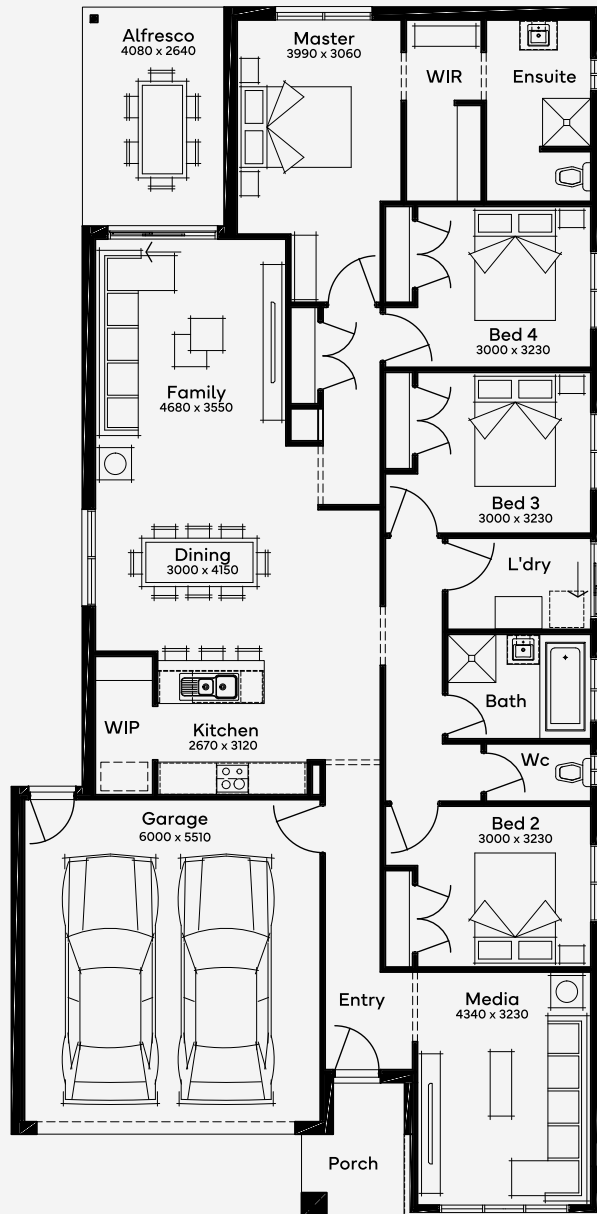

# Mundi 24

EMERGE

House Area

221.13 m<sup>2</sup>

Min Lot Size (WxL)

12.5m x 30m

12.5M+ LOT WIDTH

SINGLE STOREY

Please note: Some floorplan option combinations may not be possible together. Please speak to a New Home Specialist.  
Base price shown as of 25 September 2024 and is subject to change.