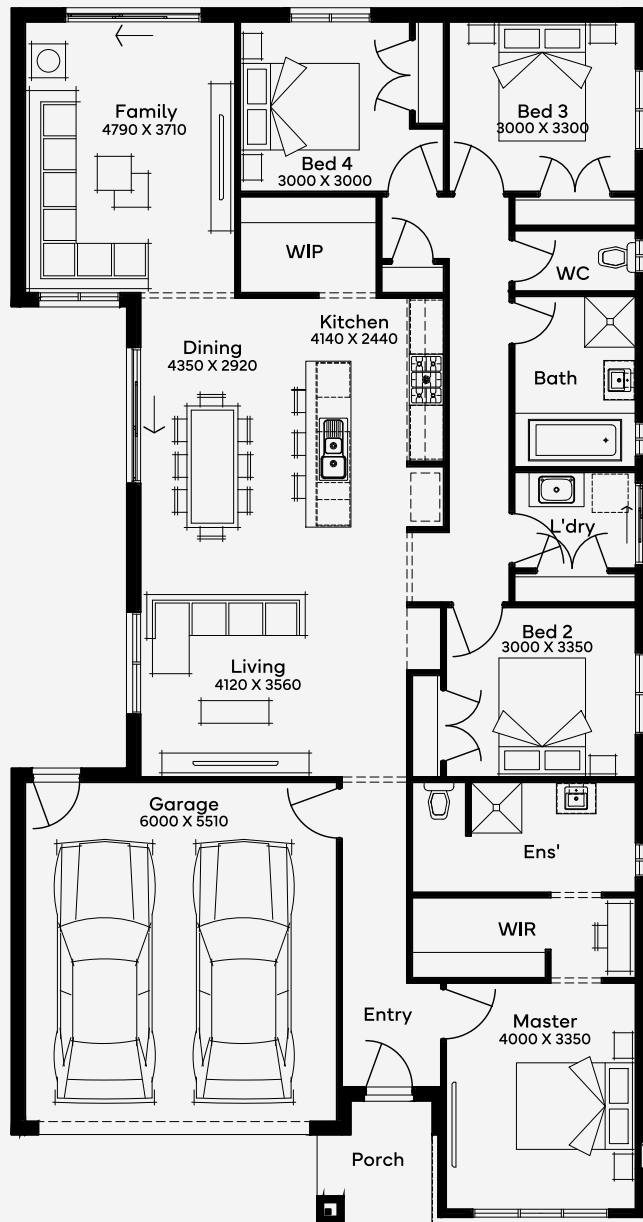

Menzel 23

ELEVATE

House Area

216.88 m²

Min Lot Size (WxL)

12.5m x 30m

12.5M+ LOT WIDTH

SINGLE STOREY

Please note: Some floorplan option combinations may not be possible together. Please speak to a New Home Specialist.
Base price shown as of 19 October 2024 and is subject to change.