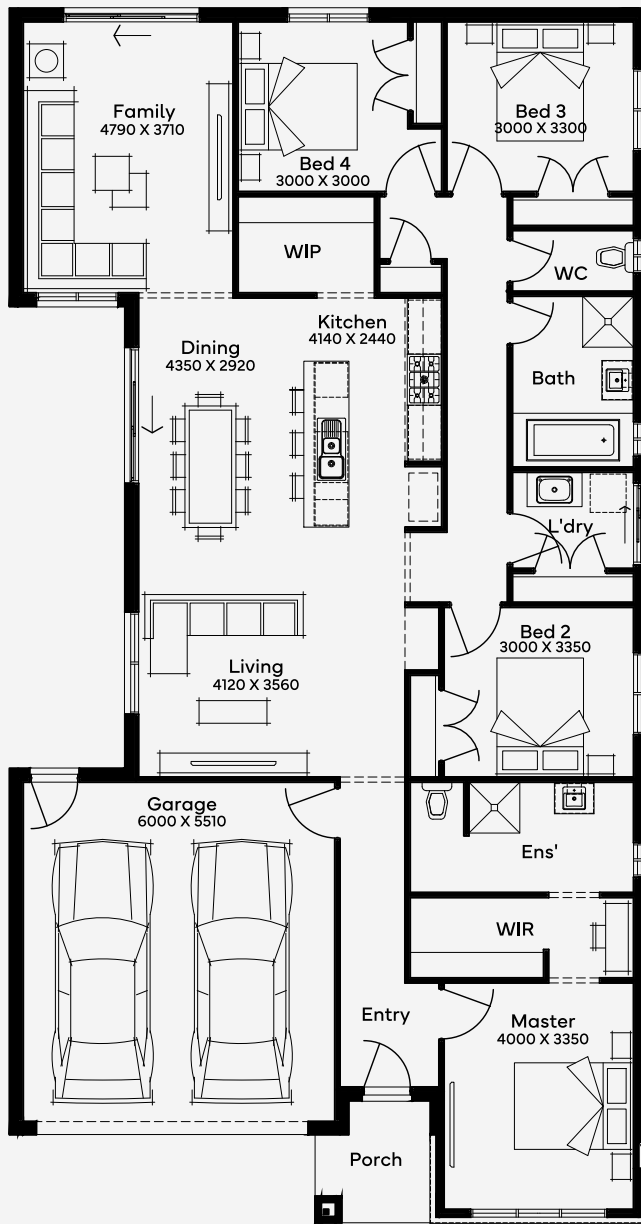

Menzel 23

ELEVATE

House Area

216.88 m²

Min Lot Size (WxL)

12.5m x 30m

12.5M+ LOT WIDTH

SINGLE STOREY

Please note: Some floorplan option combinations may not be possible together. Please speak to a New Home Specialist.
Base price shown as of 25 November 2024 and is subject to change.