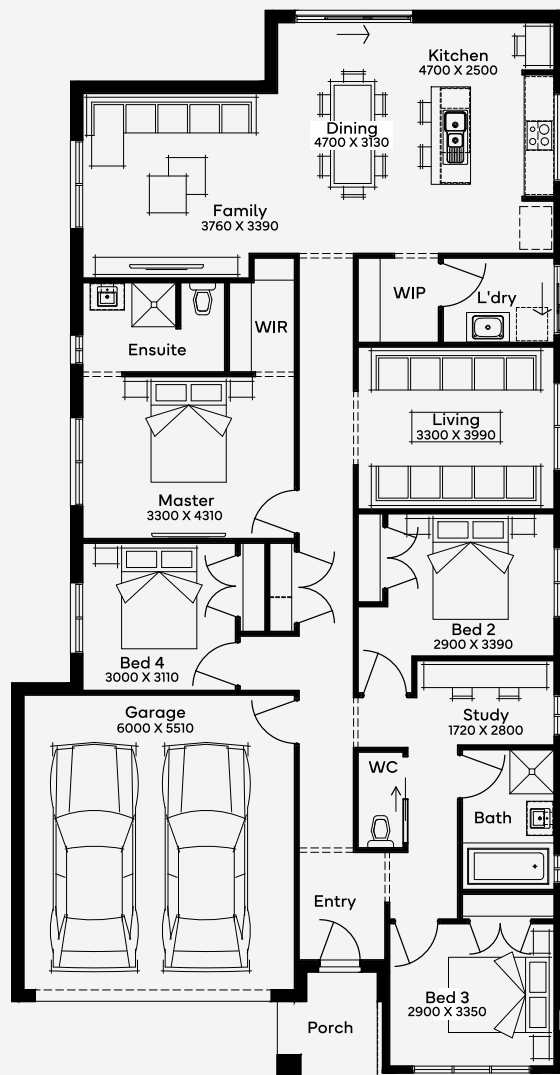

Maher 23

EMERGE

House Area

221.04 m²

Min Lot Size (WxL)

12.5m x 30m

Discover Maher 23 the epitome of modern living with this stunning single-story home design! Perfectly crafted for families, this home boasts 4 spacious bedrooms, 2 stylish bathrooms, and a double car garage, all designed with comfort and functionality in mind. Situated on a 12.5m+ block, it offers plenty of room to move and grow, making it an ideal sanctuary for you and your loved ones. From the moment you step inside, you'll be captivated by the open-plan layout that seamlessly connects the kitchen, dining, and family areas, perfect for entertaining or relaxing with the family. A dedicated study and living room add extra space for work or leisure, while the luxurious master suite, complete with a walk-in robe and ensuite, offers a private retreat.

12.5M+ LOT WIDTH

SINGLE STOREY