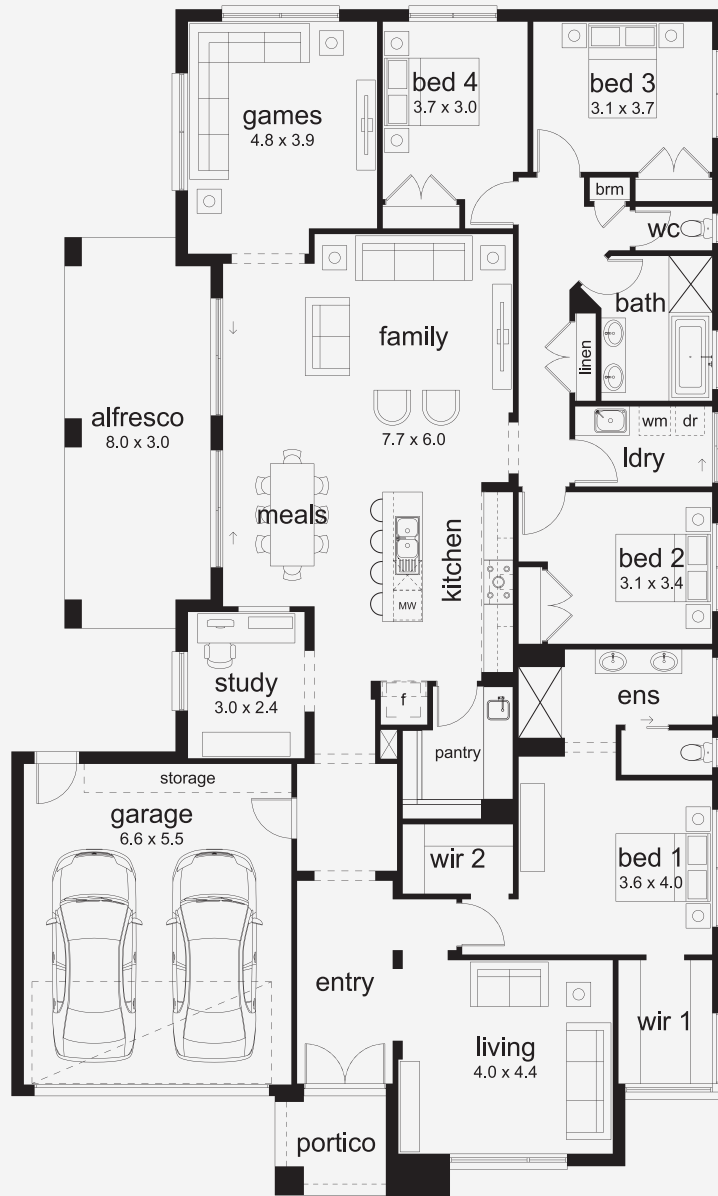

Macedon 33

INSPIRATIONS

House Area

306.23 m²

Min Lot Size (WxL)

16m x 32m

Entertain, Relax, Repeat The Macedon is made for families who love to entertain and unwind. With multiple living zones, including a spacious alfresco area, there's always room to host a gathering or enjoy a quiet night in. Four bedrooms come with plenty of storage, with the option to add a fifth if your family needs more space. A dedicated study adds extra flexibility - perfect for working from home or helping the kids with homework.

16M+ LOT WIDTH

SINGLE STOREY

Please note: Some floorplan option combinations may not be possible together. Please speak to a New Home Specialist.
Base price shown as of 19 June 2026 and is subject to change.