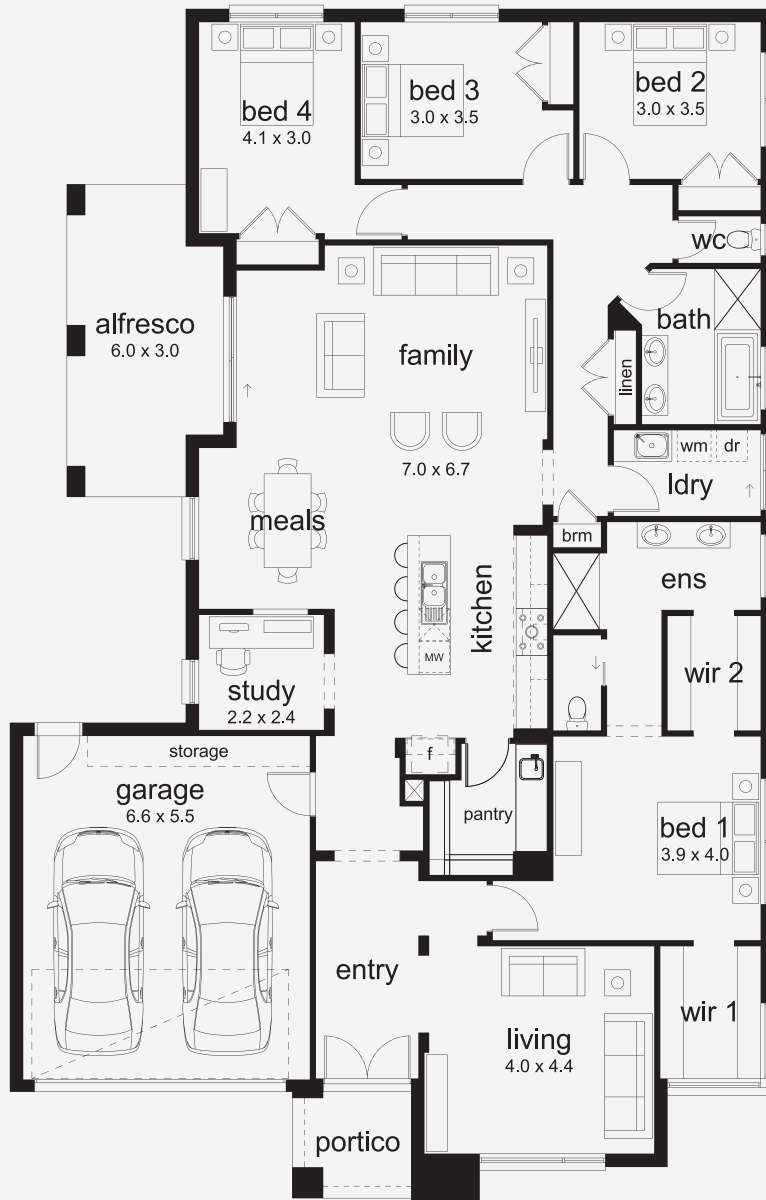

Macedon 31

INSPIRATIONS

House Area

284 m²

Min Lot Size (WxL)

16m x 30m

Made for Living, Built for Sharing The Macedon is designed for families who value connection, comfort, and space to unwind. With generous open-plan living, a separate lounge, and an alfresco that's ready for entertaining, there's a place for every moment. Four spacious bedrooms provide room to grow and a dedicated study ensures work or study can happen without disruption. It's a home that adapts to your lifestyle, every day.

16M+ LOT WIDTH

SINGLE STOREY

Please note: Some floorplan option combinations may not be possible together. Please speak to a New Home Specialist.
Base price shown as of 30 May 2026 and is subject to change.