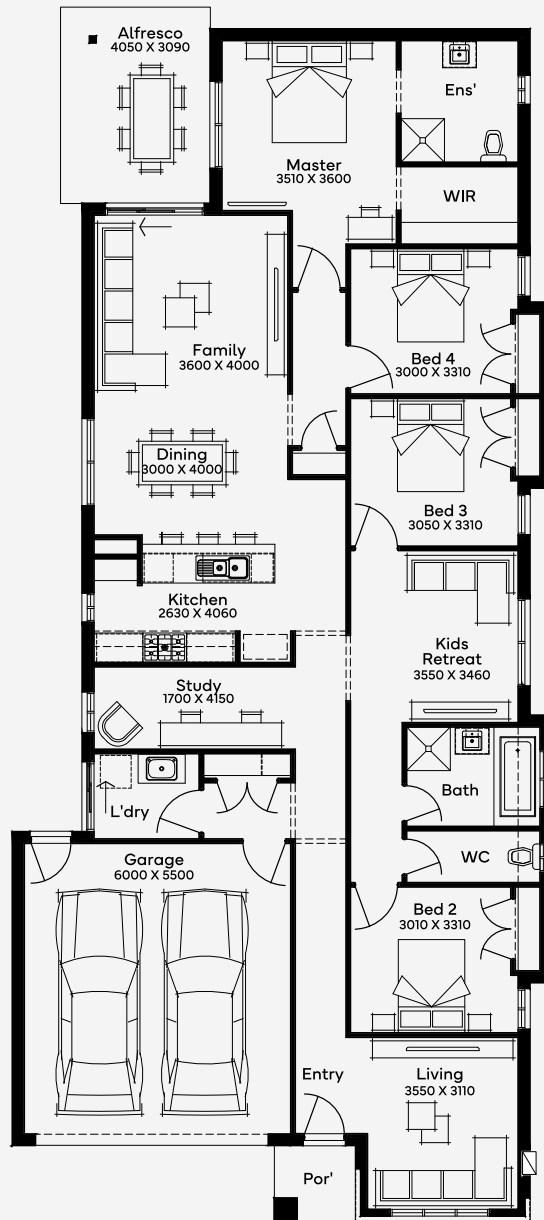

Lark 25

4 2 2

ELEVATE

House Area

237.32 m²

12.5M+ LOT WIDTH

SINGLE STOREY