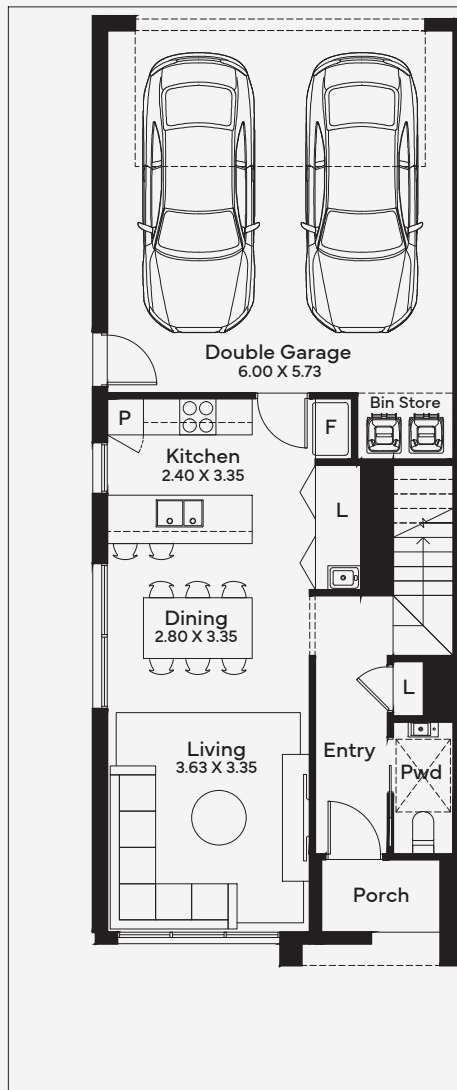

Kennedy 19c

TOWNHOMES

 4  2.5  2

House Area

180.65 m²

Min Lot Size (WxL)

6m x 20m

6M+ LOT WIDTH

DOUBLE STOREY

Please note: Some floorplan option combinations may not be possible together. Please speak to a New Home Specialist.
Base price shown as of 10 May 2026 and is subject to change.