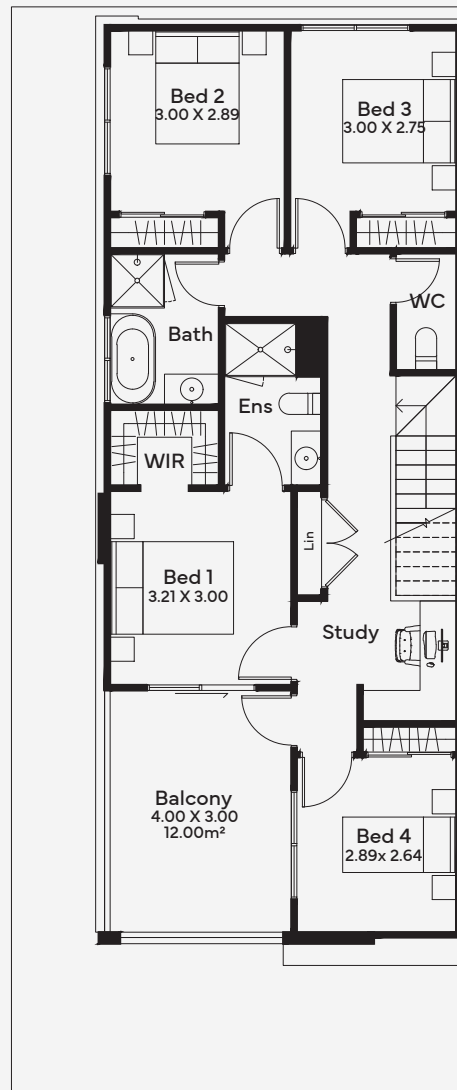

Kennedy 19c

TOWNHOMES

 4  2.5  2

House Area

180.65 m²

Min Lot Size (WxL)

6m x 20m

6M+ LOT WIDTH

DOUBLE STOREY

Please note: Some floorplan option combinations may not be possible together. Please speak to a New Home Specialist.
Base price shown as of 10 May 2026 and is subject to change.