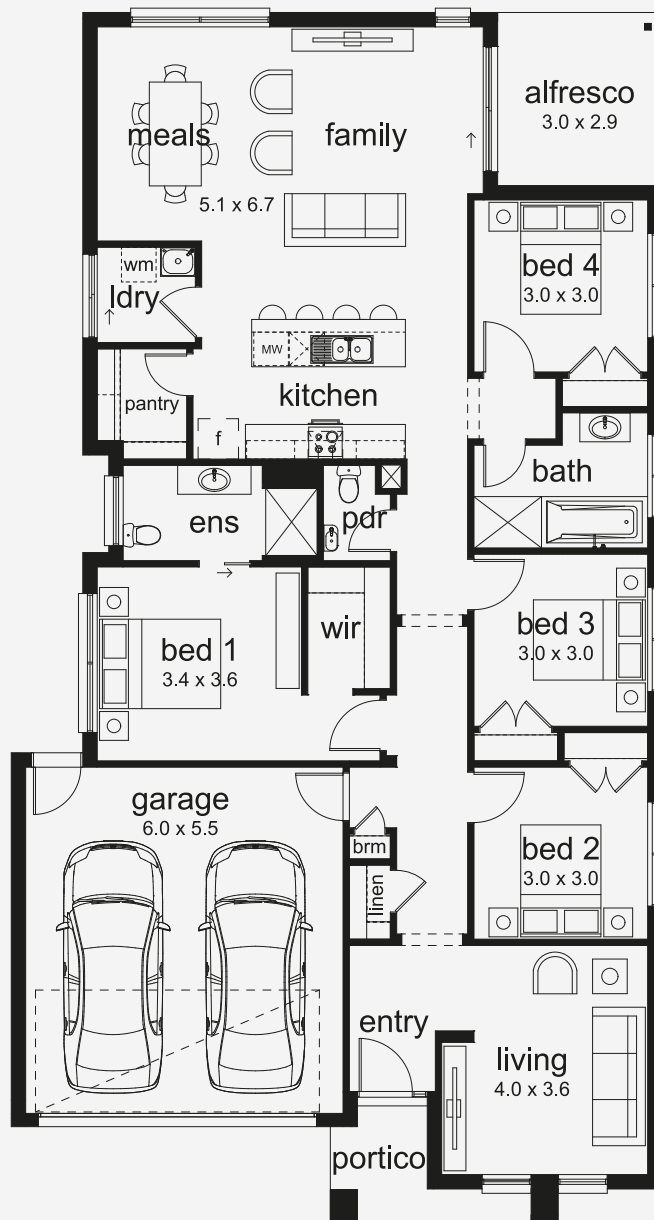

Jade 23

Smart Design, Surprising Space The Jade is proof that great things come in compact packages. Designed for smaller blocks, it offers the choice of three or four bedrooms, generous open-plan living at the rear, and a separate lounge at the front for added flexibility. With its smart layout and contemporary style, the Jade delivers all the space you need without the large footprint.

ASPIRATIONS

House Area

209.73 m²

Min Lot Size (WxL)

12.5m x 28m

12.5M+ LOT WIDTH

SINGLE STOREY

Please note: Some floorplan option combinations may not be possible together. Please speak to a New Home Specialist.
Base price shown as of 26 June 2026 and is subject to change.