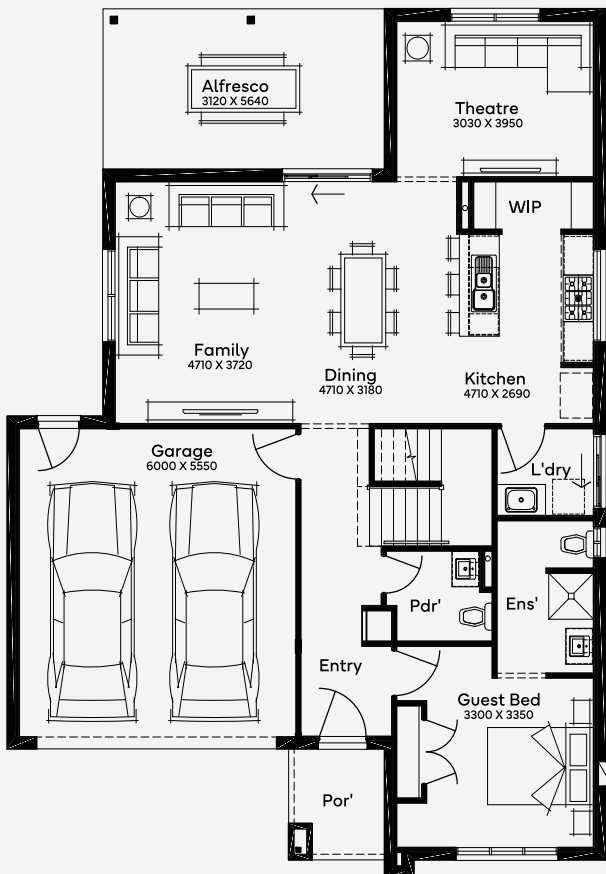

# Jackalope 29

4 3 2

ELEVATE

House Area

268.88 m<sup>2</sup>

Min Lot Size (WxL)

14m x 25m

14M+ LOT WIDTH

DOUBLE STOREY

Please note: Some floorplan option combinations may not be possible together. Please speak to a New Home Specialist.  
Base price shown as of 22 January 2025 and is subject to change.