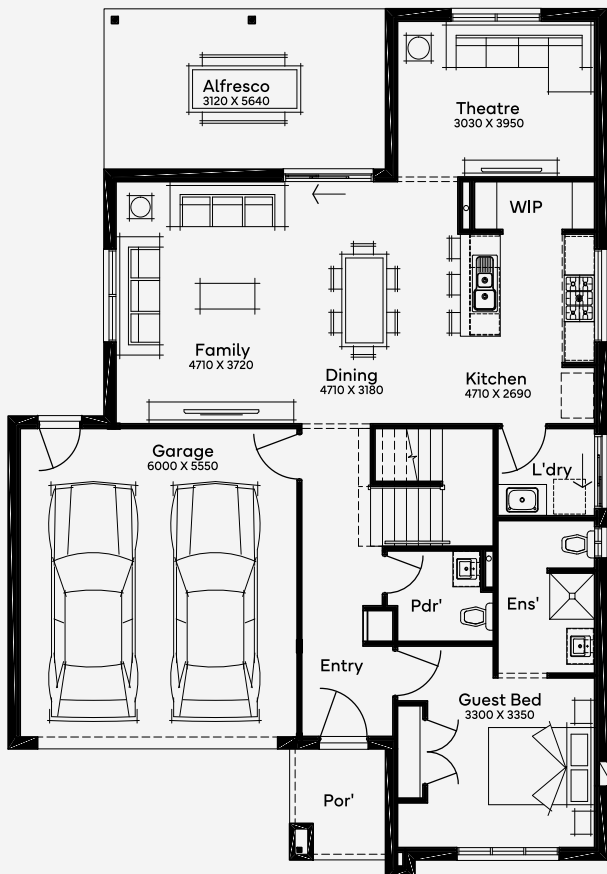

Jackalope 29

4 3 2

ELEVATE

House Area

268.88 m²

Min Lot Size (WxL)

14m x 25m

14M+ LOT WIDTH

DOUBLE STOREY

Please note: Some floorplan option combinations may not be possible together. Please speak to a New Home Specialist.
Base price shown as of 22 November 2024 and is subject to change.