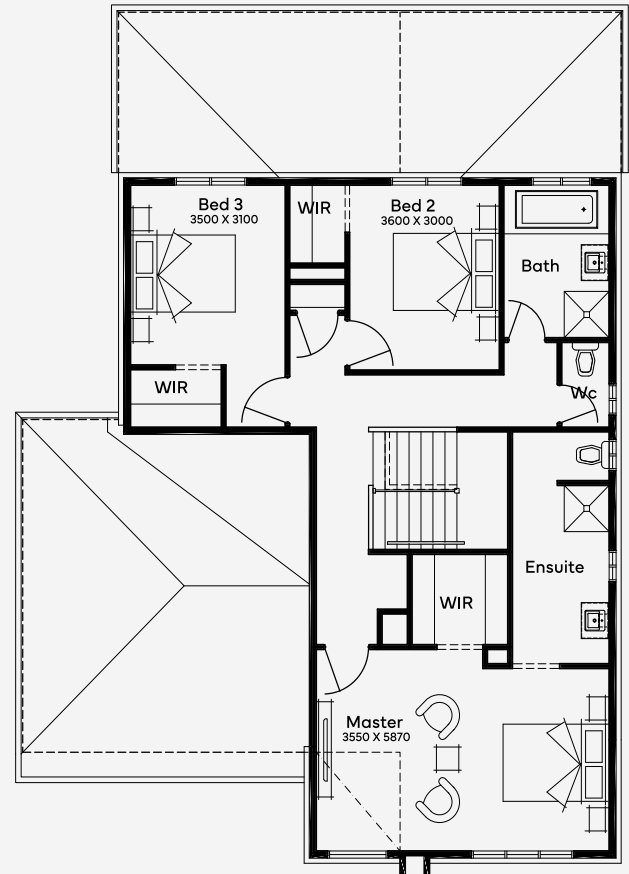

Jackalope 29

4 3 2

ELEVATE

House Area

268.88 m²

Min Lot Size (WxL)

14m x 25m

14M+ LOT WIDTH

DOUBLE STOREY

Please note: Some floorplan option combinations may not be possible together. Please speak to a New Home Specialist.
Base price shown as of 22 November 2024 and is subject to change.