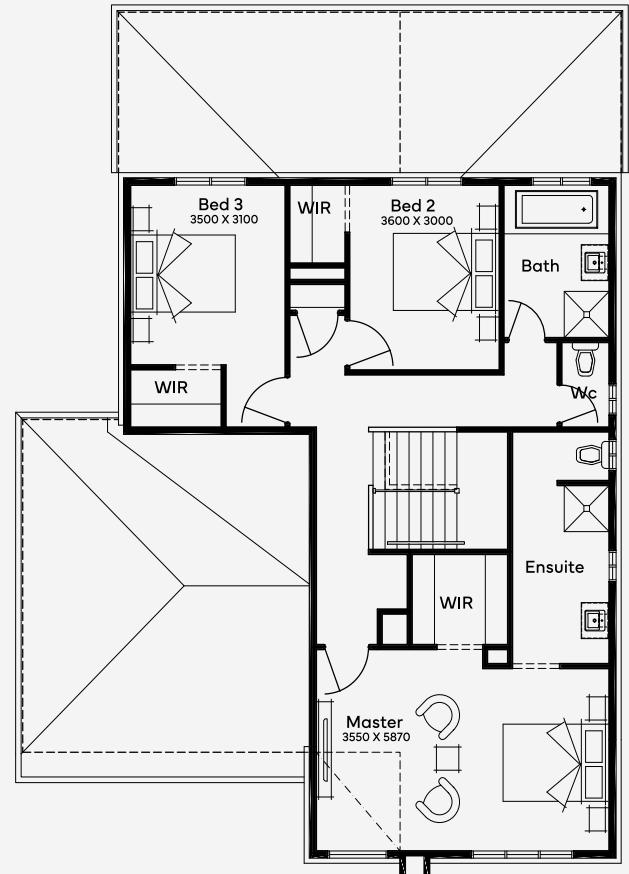

# Jackalope 29

4 3 2

ELEVATE

House Area

268.88 m<sup>2</sup>

Min Lot Size (WxL)

14m x 25m

14M+ LOT WIDTH

DOUBLE STOREY

Please note: Some floorplan option combinations may not be possible together. Please speak to a New Home Specialist.  
Base price shown as of 22 January 2025 and is subject to change.