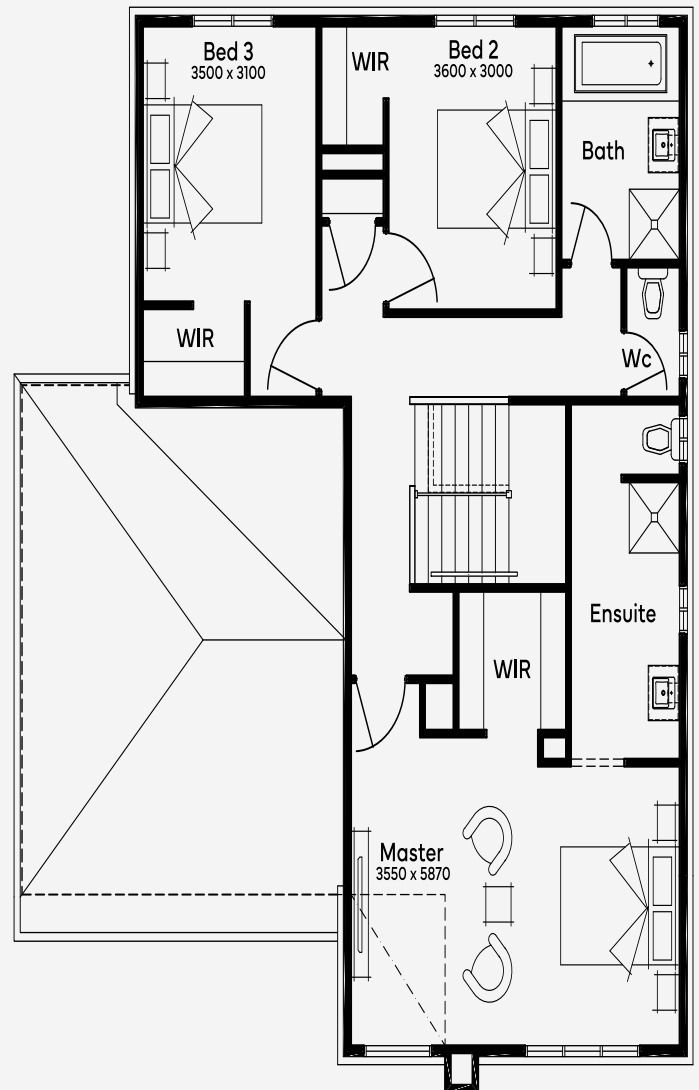

# Jackalope 25

4 3 2

EMERGE

House Area

237.46 m<sup>2</sup>

Min Lot Size (WxL)

14m x 21m

14M+ LOT WIDTH

DOUBLE STOREY

Please note: Some floorplan option combinations may not be possible together. Please speak to a New Home Specialist.  
Base price shown as of 12 December 2024 and is subject to change.

**SIMONDS**  
How Australia Homes