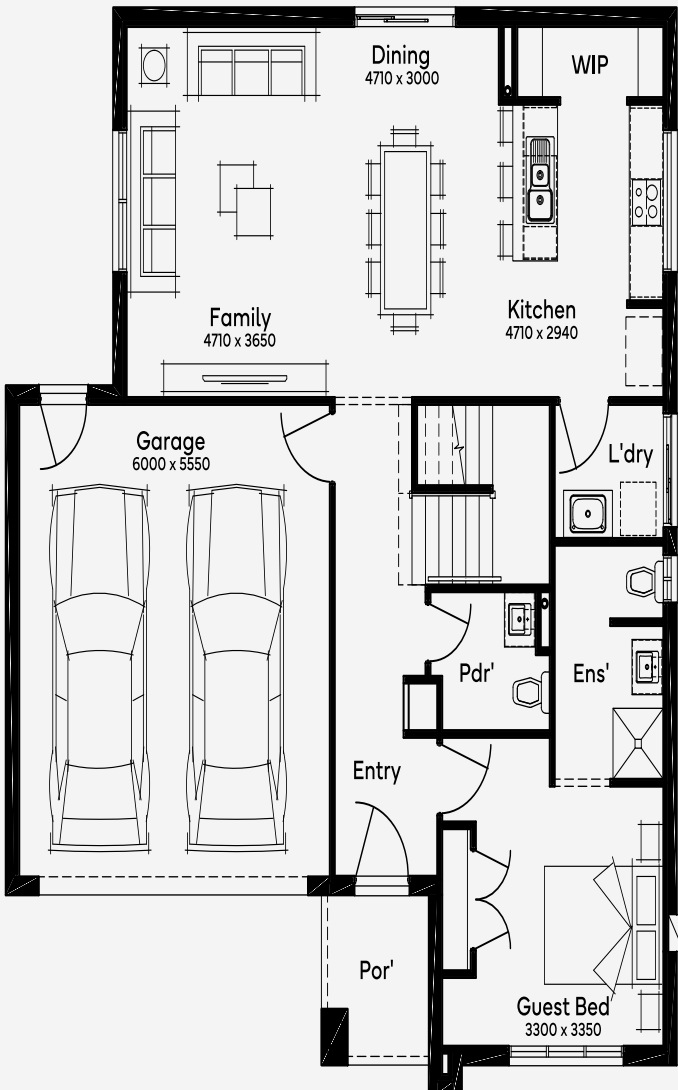

# Jackalope 25

4 3 2

EMERGE

House Area

237.46 m<sup>2</sup>

Min Lot Size (WxL)

14m x 21m

14M+ LOT WIDTH

DOUBLE STOREY

Please note: Some floorplan option combinations may not be possible together. Please speak to a New Home Specialist.  
Base price shown as of 12 December 2024 and is subject to change.

**SIMONDS**  
How Australia Homes