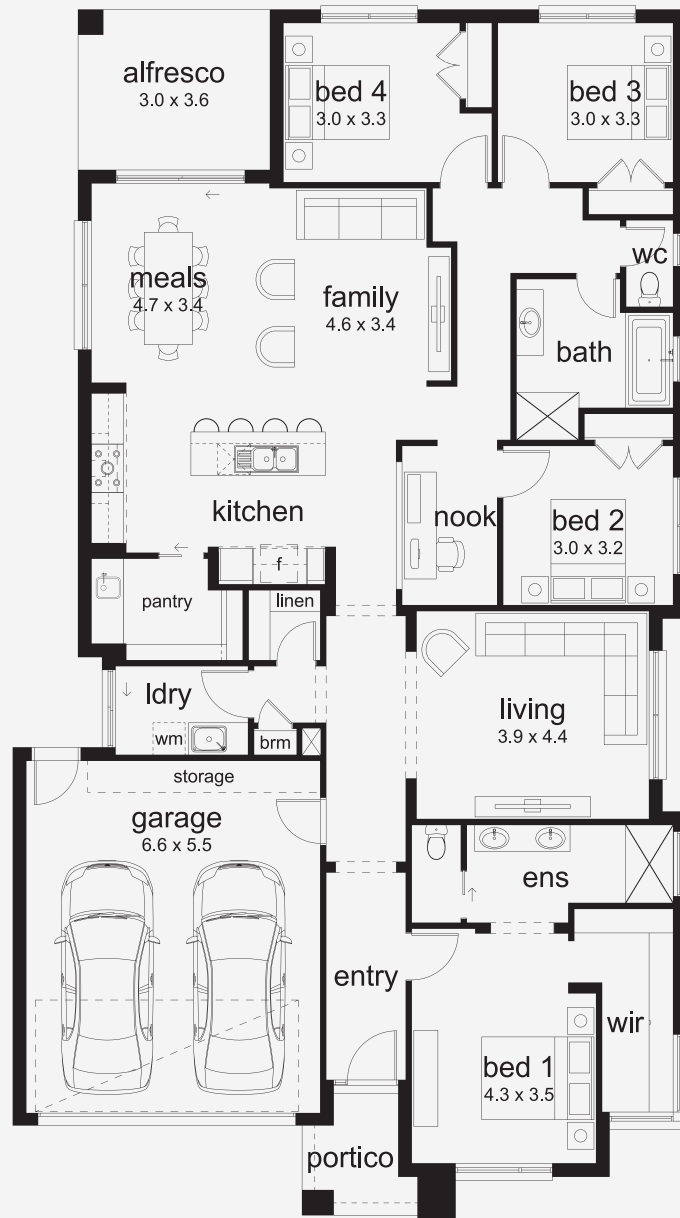

Hastings 27

INSPIRATIONS

House Area

251.42 m²

Min Lot Size (WxL)

14m x 30m

A Home That Adapts With You The Hastings is built for the rhythm of real life - spacious, flexible, and ready for anything. From movie marathons in the home theatre to quiet study sessions or weekend games, every space is thoughtfully designed to suit your lifestyle. Clever zoning and generous proportions ensure comfort and connection, making it easy to live, work, and play your way.

14M+ LOT WIDTH

SINGLE STOREY

Please note: Some floorplan option combinations may not be possible together. Please speak to a New Home Specialist.
Base price shown as of 30 May 2026 and is subject to change.