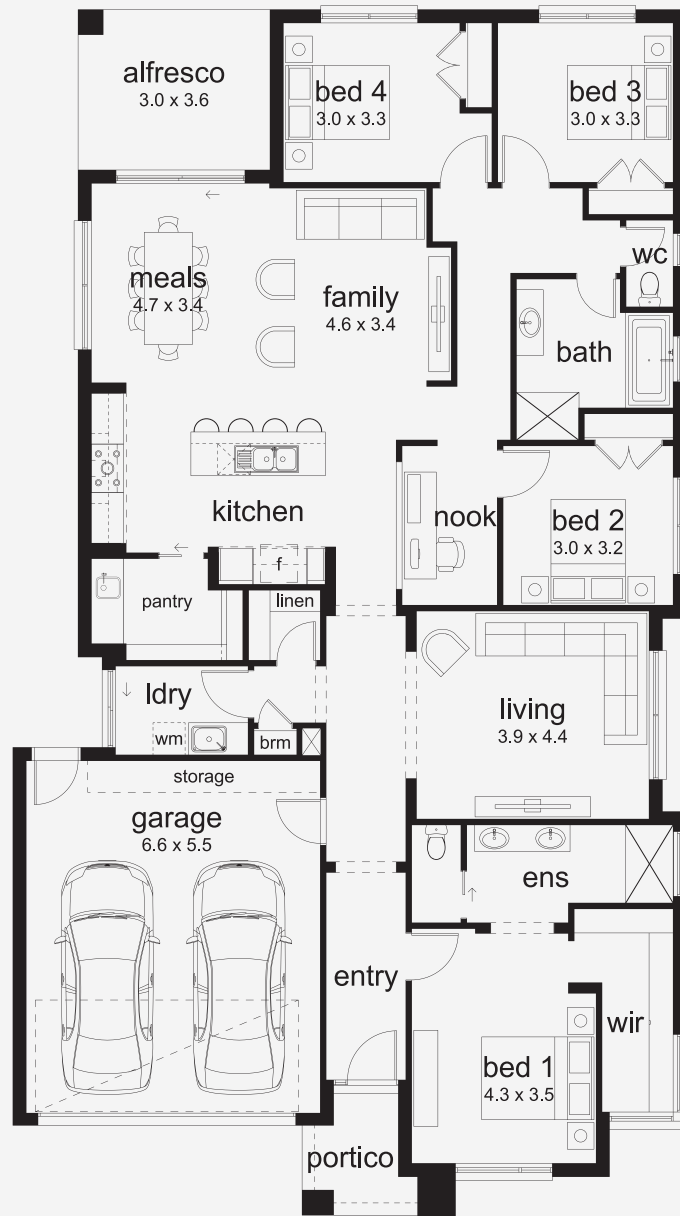

Hastings 27

INSPIRATIONS

House Area

251.42 m²

Min Lot Size (WxL)

14m x 30m

A Home That Adapts With You The Hastings is built for the rhythm of real life - spacious, flexible, and ready for anything. From movie marathons in the home theatre to quiet study sessions or weekend games, every space is thoughtfully designed to suit your lifestyle. Clever zoning and generous proportions ensure comfort and connection, making it easy to live, work, and play your way.

14M+ LOT WIDTH

SINGLE STOREY

Please note: Some floorplan option combinations may not be possible together. Please speak to a New Home Specialist.
Base price shown as of 10 May 2026 and is subject to change.