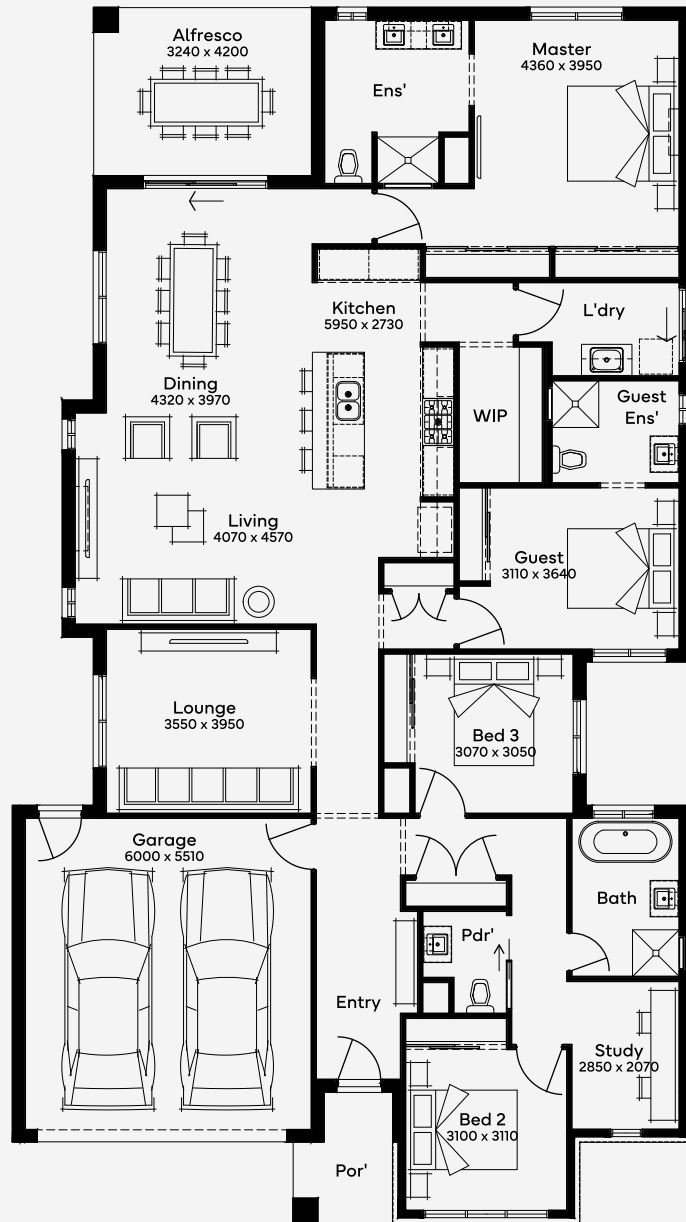

Harwood 28

Harwood 28

ELITE

House Area

267.03 m²

14M+ LOT WIDTH

SINGLE STOREY

Please note: Some floorplan option combinations may not be possible together. Please speak to a New Home Specialist.
Base price shown as of 09 July 2026 and is subject to change.