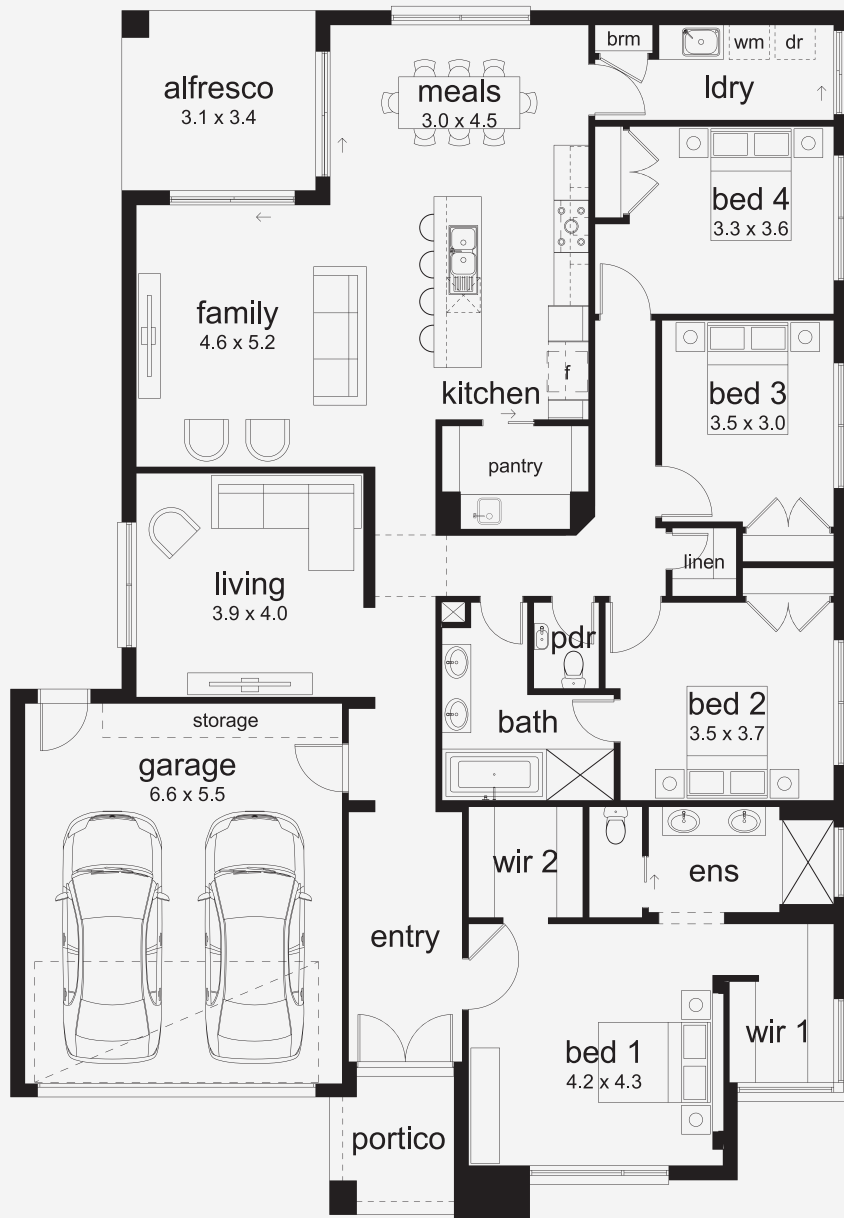

Hartley 28

INSPIRATIONS

House Area

263.13 m²

Min Lot Size (WxL)

16m x 28m

Discover Designer Living The Hartley brings everyday luxury within reach. From alfresco dining and a spacious butler's pantry to a master suite featuring his and hers walk-in wardrobes and a private ensuite, this home is designed for those who appreciate the finer things. With high-end inclusions and thoughtful touches throughout, the Hartley proves you don't need a premium price tag to enjoy a premium lifestyle.

16M+ LOT WIDTH

SINGLE STOREY

Please note: Some floorplan option combinations may not be possible together. Please speak to a New Home Specialist.
Base price shown as of 30 May 2026 and is subject to change.