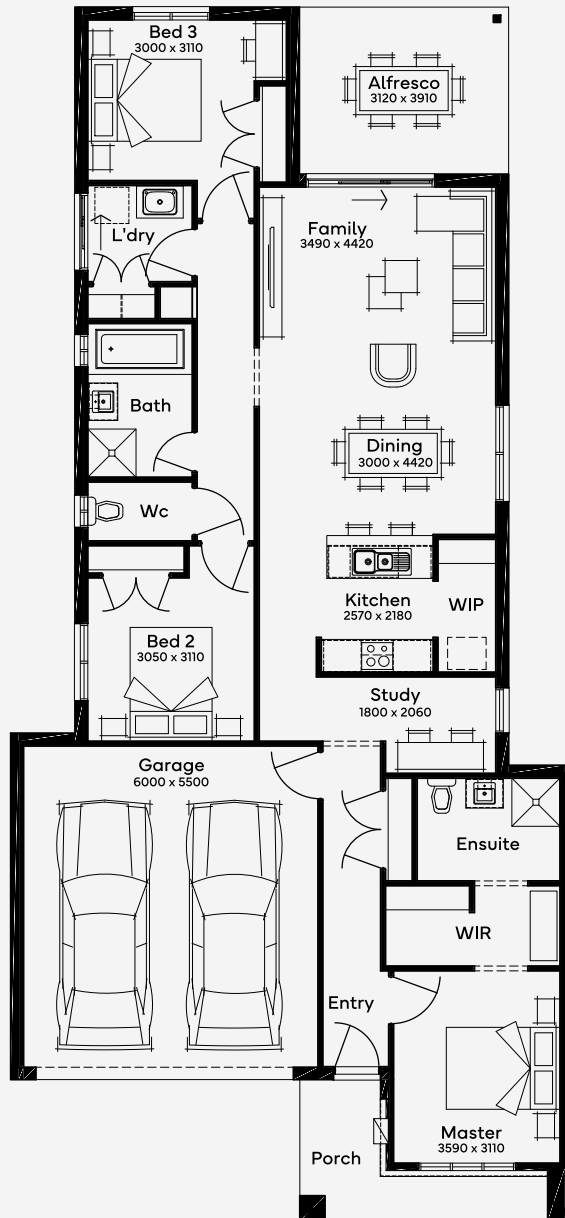

Finch 20

3 2 2

EMERGE

House Area

190.52 m²

Min Lot Size (WxL)

10.5m x 28m

10.5M+ LOT WIDTH

SINGLE STOREY

Please note: Some floorplan option combinations may not be possible together. Please speak to a New Home Specialist.
Base price shown as of 22 November 2024 and is subject to change.