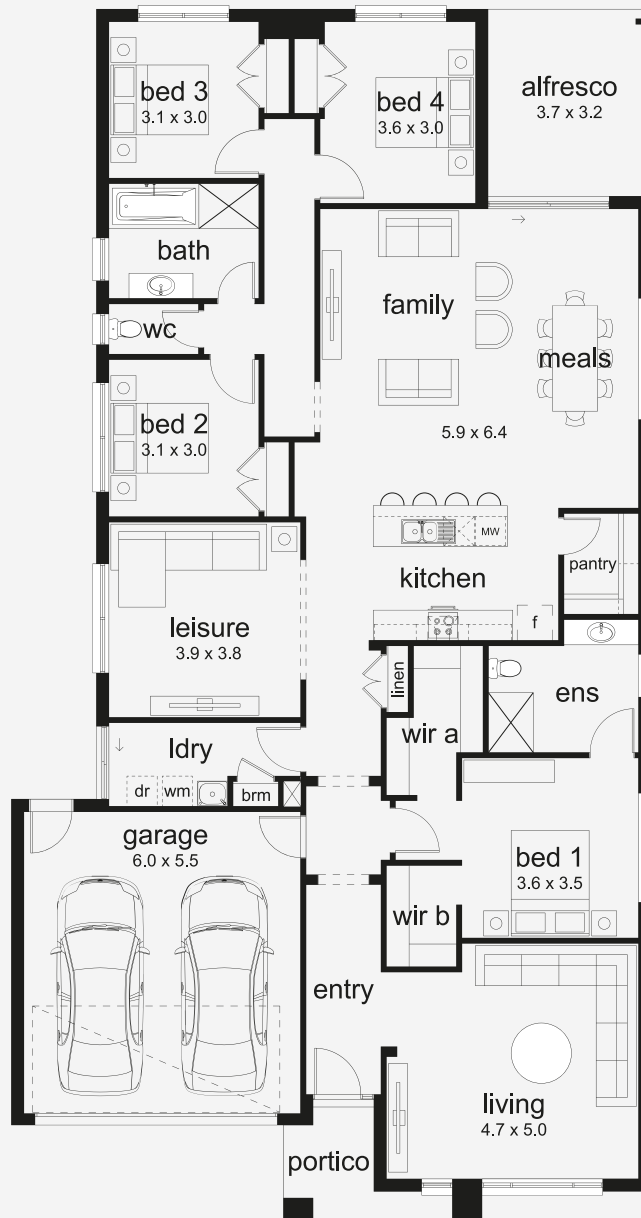

## ASPIRATIONS

House Area

**267.72 m<sup>2</sup>**

Min Lot Size (WxL)

**14m x 32m**

Flexible Living with Lasting Appeal The Ekati is all about intelligent design and timeless charm. With four spacious bedrooms and an adaptable layout that puts comfort first, it suits both growing families and empty nesters alike. Whether you want a front lounge for entertaining or a peaceful master suite up front, the Ekati offers flexibility without compromise.

14M+ LOT WIDTH

SINGLE STOREY

Please note: Some floorplan option combinations may not be possible together. Please speak to a New Home Specialist.  
Base price shown as of 15 June 2026 and is subject to change.