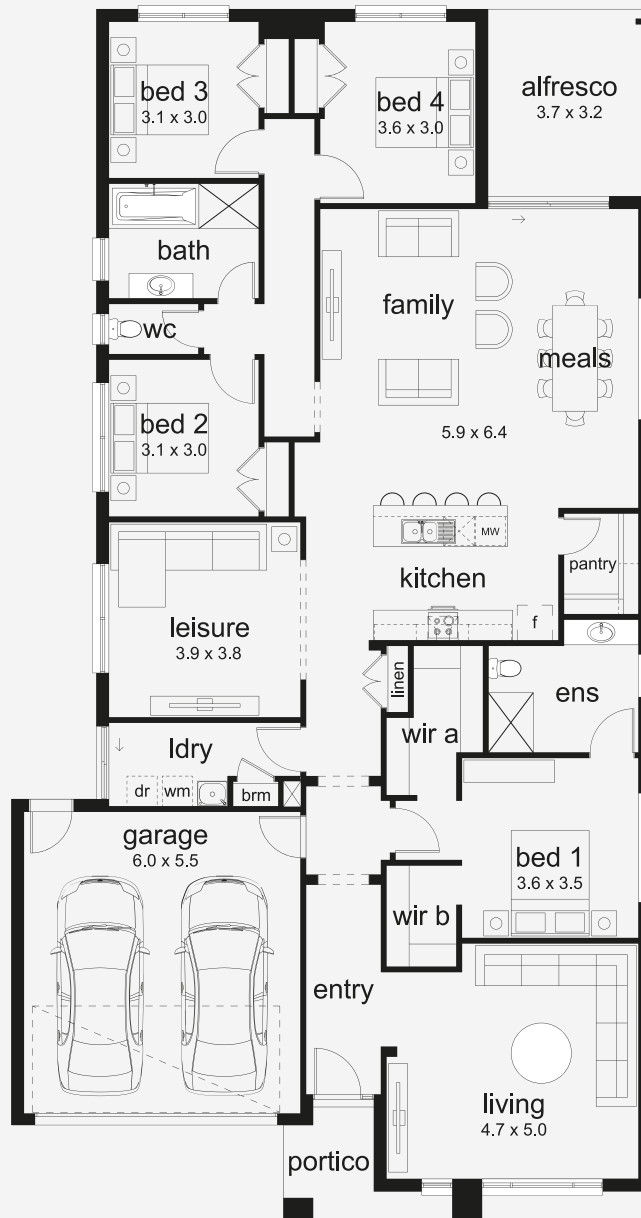

## ASPIRATIONS

House Area

**267.72 m<sup>2</sup>**

Min Lot Size (WxL)

**14m x 32m**

Flexible Living with Lasting Appeal The Ekati is all about intelligent design and timeless charm. With four spacious bedrooms and an adaptable layout that puts comfort first, it suits both growing families and empty nesters alike. Whether you want a front lounge for entertaining or a peaceful master suite up front, the Ekati offers flexibility without compromise.

14M+ LOT WIDTH

SINGLE STOREY

Please note: Some floorplan option combinations may not be possible together. Please speak to a New Home Specialist.  
Base price shown as of 31 May 2026 and is subject to change.