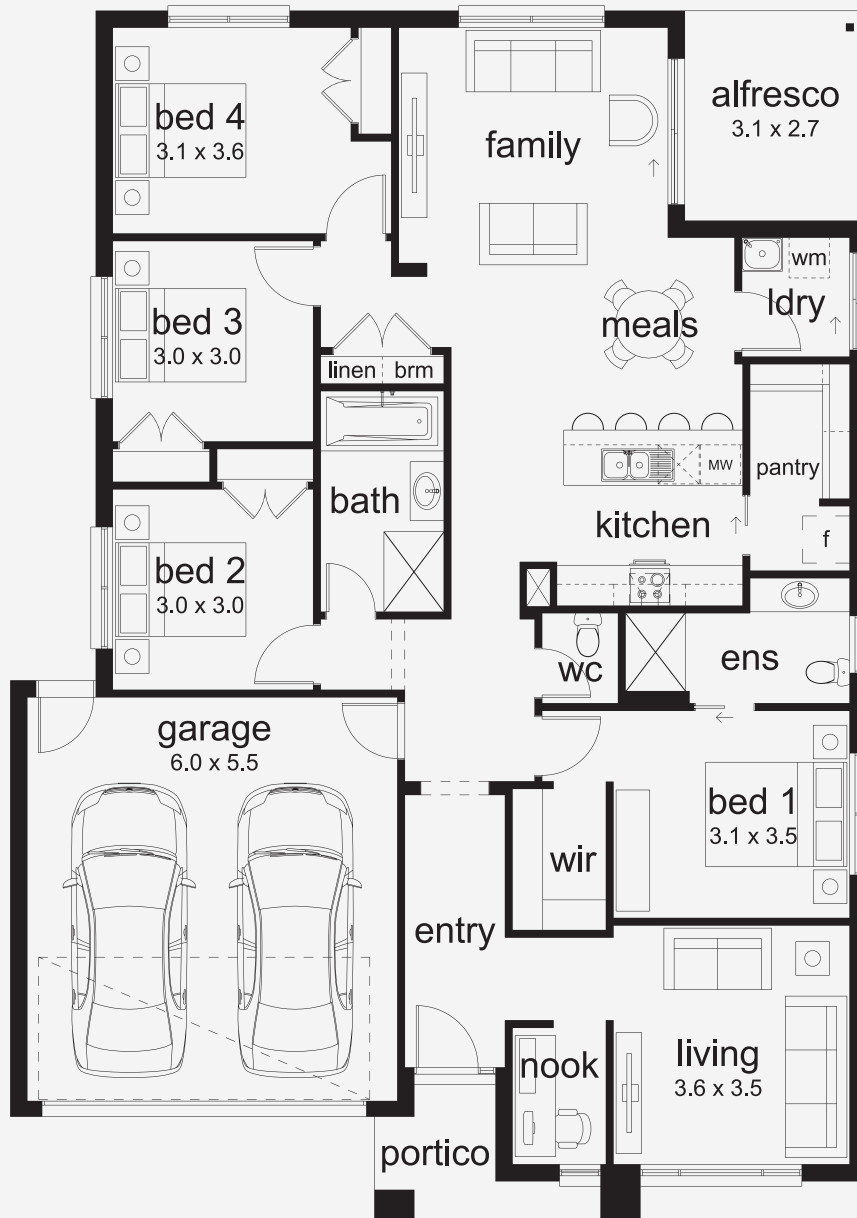

# Ekati 22

## ASPIRATIONS

House Area

**205.73 m<sup>2</sup>**

Min Lot Size (WxL)

**14m x 25m**

Smart Design, Effortless Living The Ekati blends intelligent layout with everyday practicality, offering a home that's as stylish as it is functional. With four generous bedrooms and flexible floorplan options - including a front living room or private master suite - the Ekati adapts to your lifestyle. Every detail is carefully considered to create a home that works beautifully for busy families, with timeless finishes and thoughtful design touches throughout.

14M+ LOT WIDTH

SINGLE STOREY

Please note: Some floorplan option combinations may not be possible together. Please speak to a New Home Specialist.  
Base price shown as of 10 May 2026 and is subject to change.