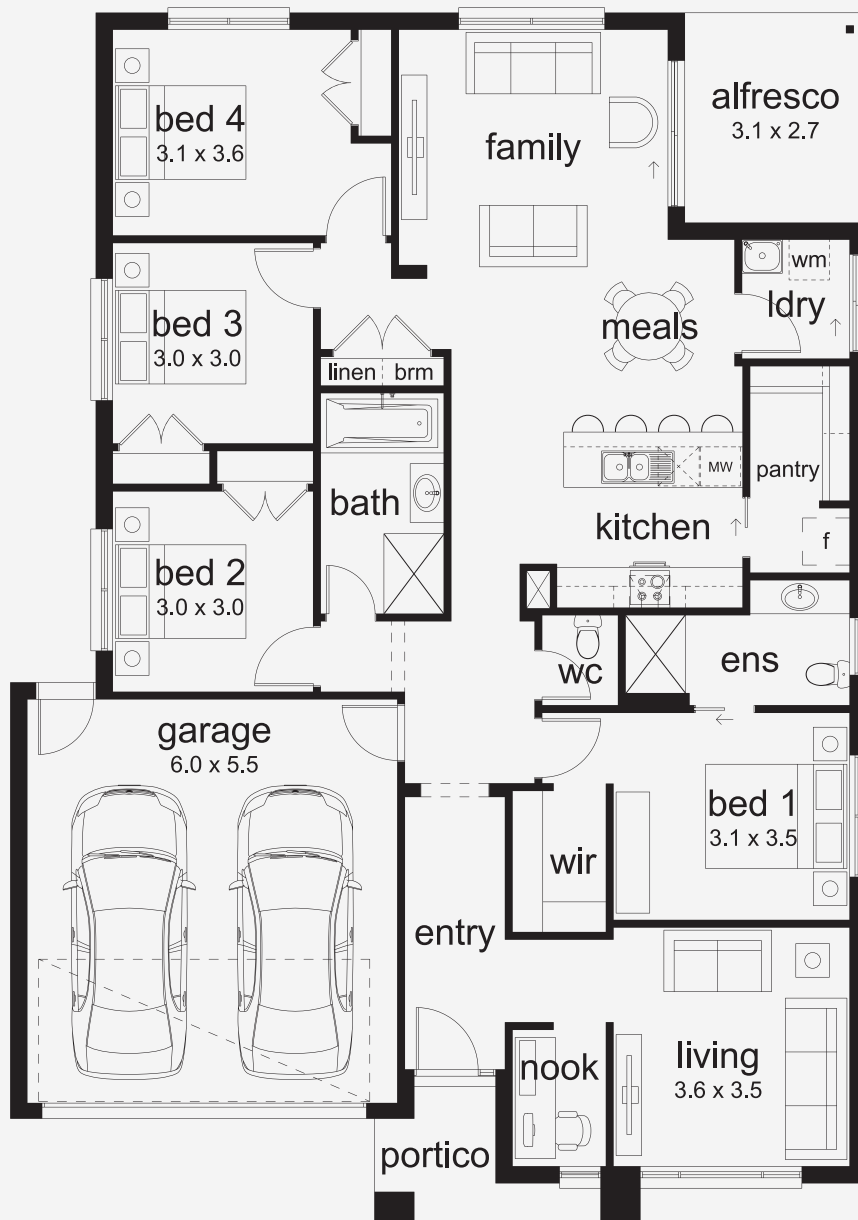

Ekati 22

ASPIRATIONS

House Area

205.73 m²

Min Lot Size (WxL)

14m x 25m

Smart Design, Effortless Living The Ekati blends intelligent layout with everyday practicality, offering a home that's as stylish as it is functional. With four generous bedrooms and flexible floorplan options - including a front living room or private master suite - the Ekati adapts to your lifestyle. Every detail is carefully considered to create a home that works beautifully for busy families, with timeless finishes and thoughtful design touches throughout.

14M+ LOT WIDTH

SINGLE STOREY

Please note: Some floorplan option combinations may not be possible together. Please speak to a New Home Specialist.
Base price shown as of 11 June 2026 and is subject to change.