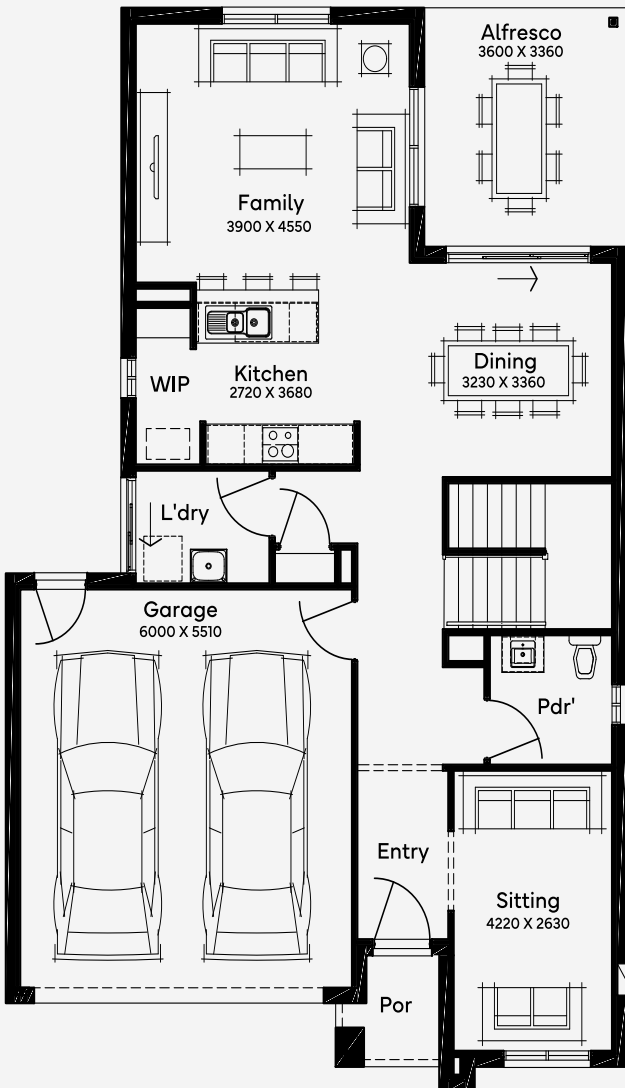

Cardwell 29

5 3 2

EMERGE

House Area

269.95 m²

Min Lot Size (WxL)

12.5m x 25m

12.5M+ LOT WIDTH

DOUBLE STOREY

Please note: Some floorplan option combinations may not be possible together. Please speak to a New Home Specialist.
Base price shown as of 22 November 2024 and is subject to change.

SIMONDS
How Australia Homes