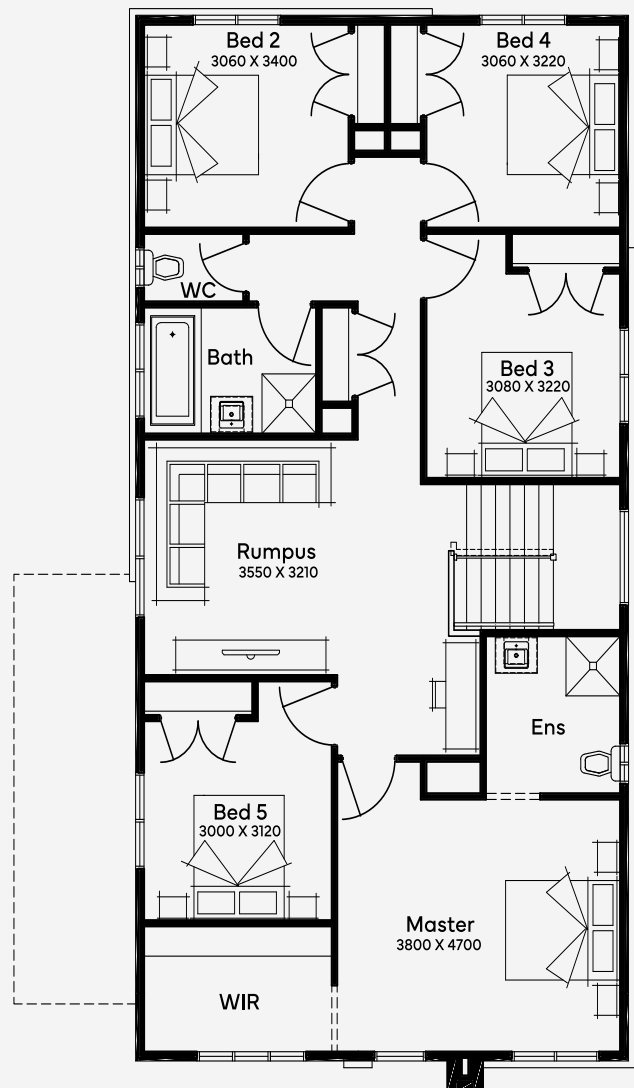

Cardwell 29

5 3 2

EMERGE

House Area

269.95 m²

Min Lot Size (WxL)

12.5m x 25m

12.5M+ LOT WIDTH

DOUBLE STOREY

Please note: Some floorplan option combinations may not be possible together. Please speak to a New Home Specialist.
Base price shown as of 22 November 2024 and is subject to change.

SIMONDS
How Australia Homes