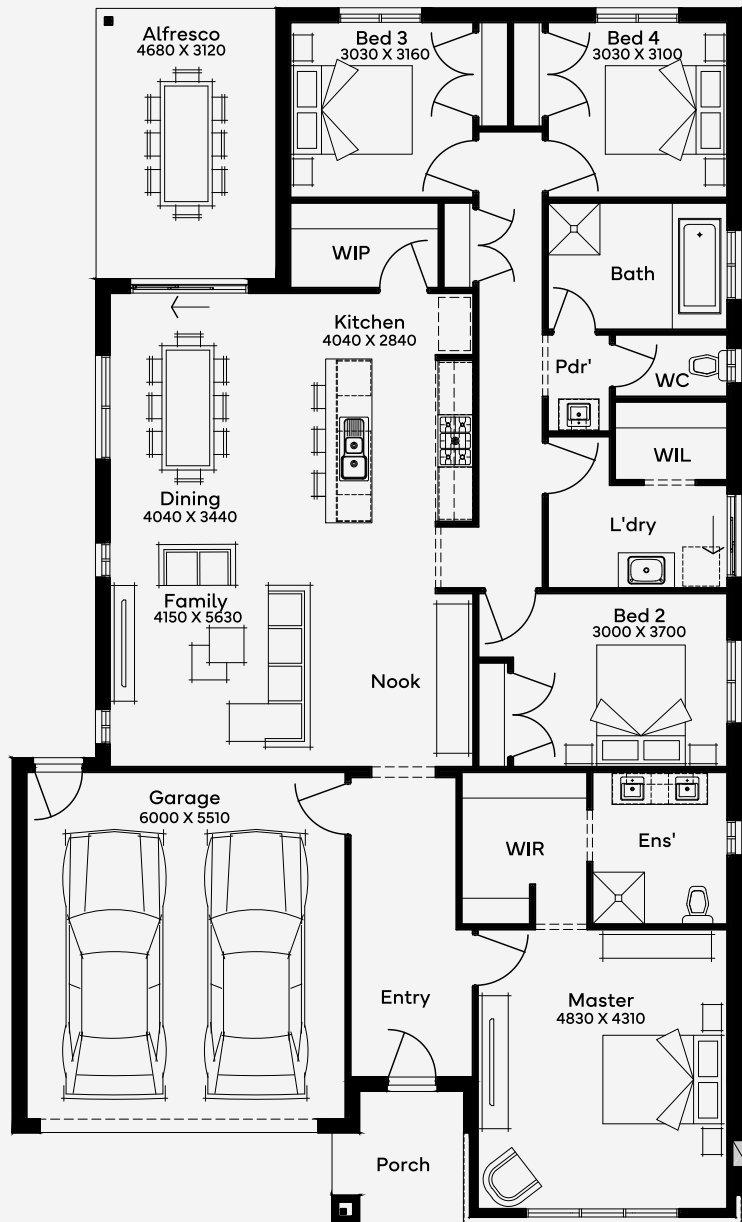

Boyd 25

ELEVATE

House Area

236.99 m²

Min Lot Size (WxL)

14m x 30m

14M+ LOT WIDTH

SINGLE STOREY

Please note: Some floorplan option combinations may not be possible together. Please speak to a New Home Specialist.
Base price shown as of 19 October 2024 and is subject to change.