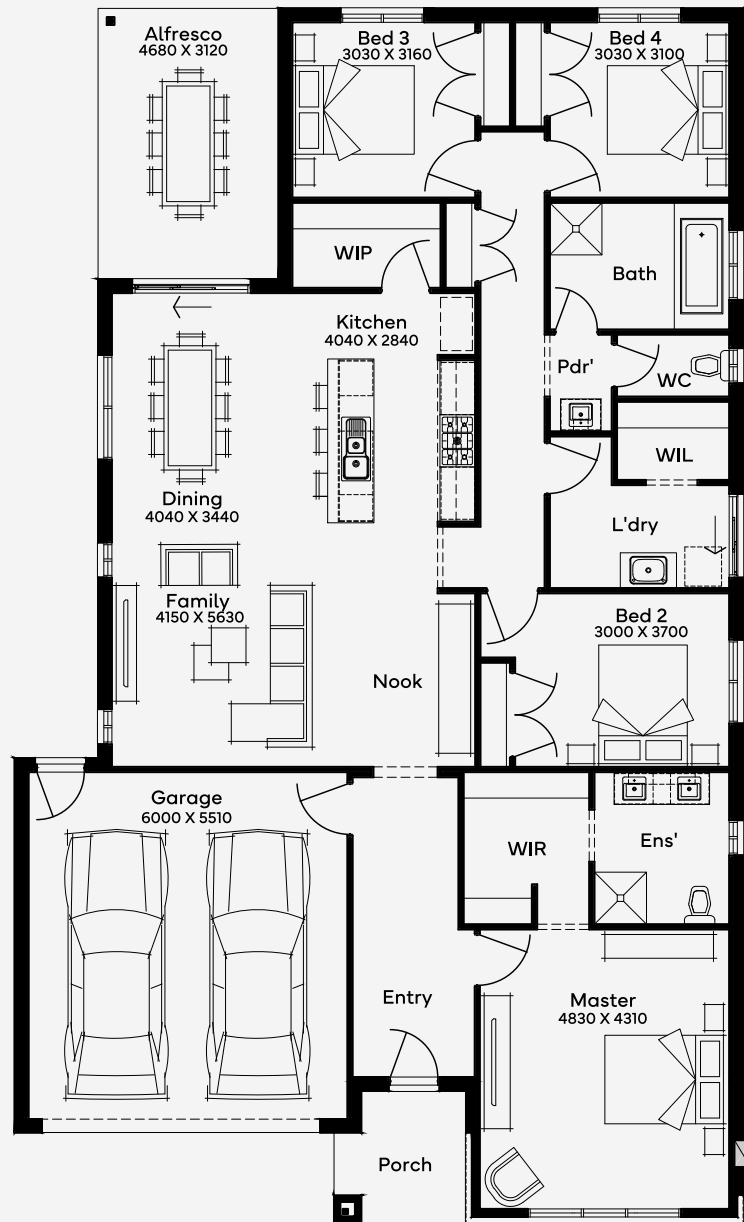

Boyd 25

ELEVATE

House Area

236.99 m²

Min Lot Size (WxL)

14m x 30m

14M+ LOT WIDTH

SINGLE STOREY

Please note: Some floorplan option combinations may not be possible together. Please speak to a New Home Specialist.
Base price shown as of 22 November 2024 and is subject to change.