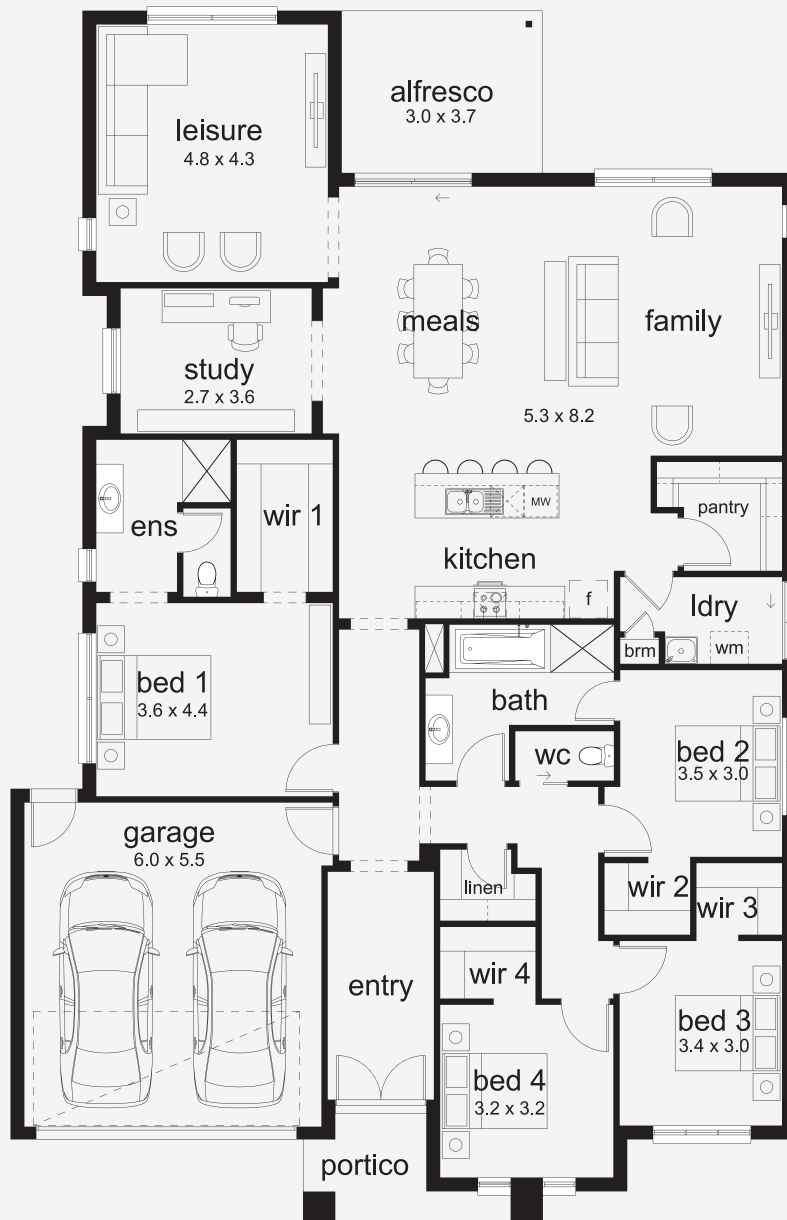

Avarnti 30

ASPIRATIONS

House Area

277.15 m²

Min Lot Size (WxL)

16m x 30m

A Home for All Occasions Designed with growing families in mind, the Avarnti offers the perfect balance of space, comfort and versatility. From the open-plan living zone and alfresco area to the additional lounge or games room, there's a place for every moment. With four generous bedrooms, each featuring a walk-in robe, everyone has their own retreat to relax and recharge. Whether it's busy weekdays or weekend entertaining, the Avarnti is a home that rises to every occasion.

16M+ LOT WIDTH

SINGLE STOREY

Please note: Some floorplan option combinations may not be possible together. Please speak to a New Home Specialist.
Base price shown as of 02 April 2026 and is subject to change.