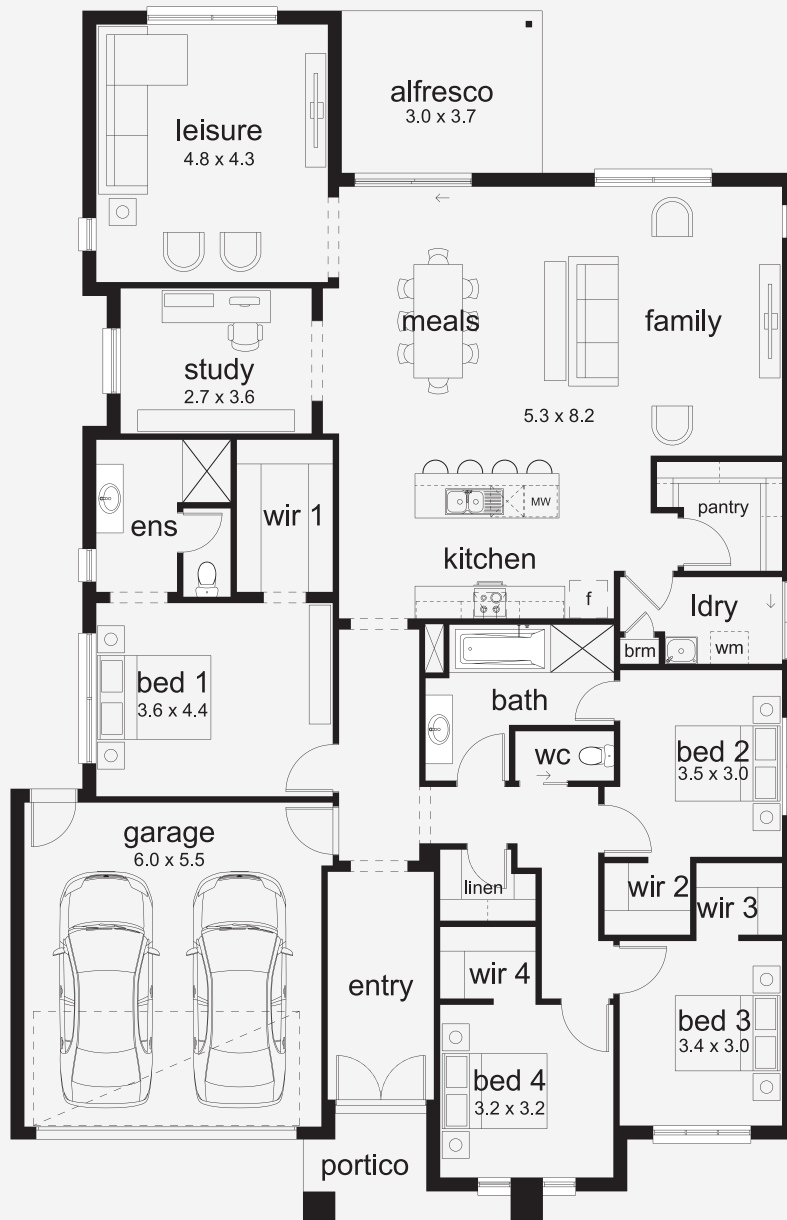

Avarnti 30

A Home for All Occasions Designed with growing families in mind, the Avarnti offers the perfect balance of space, comfort and versatility. From the open-plan living zone and alfresco area to the additional lounge or games room, there's a place for every moment. With four generous bedrooms, each featuring a walk-in robe, everyone has their own retreat to relax and recharge. Whether it's busy weekdays or weekend entertaining, the Avarnti is a home that rises to every occasion.

ASPIRATIONS

House Area

277.15 m²

Min Lot Size (WxL)

16m x 30m

16M+ LOT WIDTH

SINGLE STOREY

Please note: Some floorplan option combinations may not be possible together. Please speak to a New Home Specialist.
Base price shown as of 11 June 2026 and is subject to change.