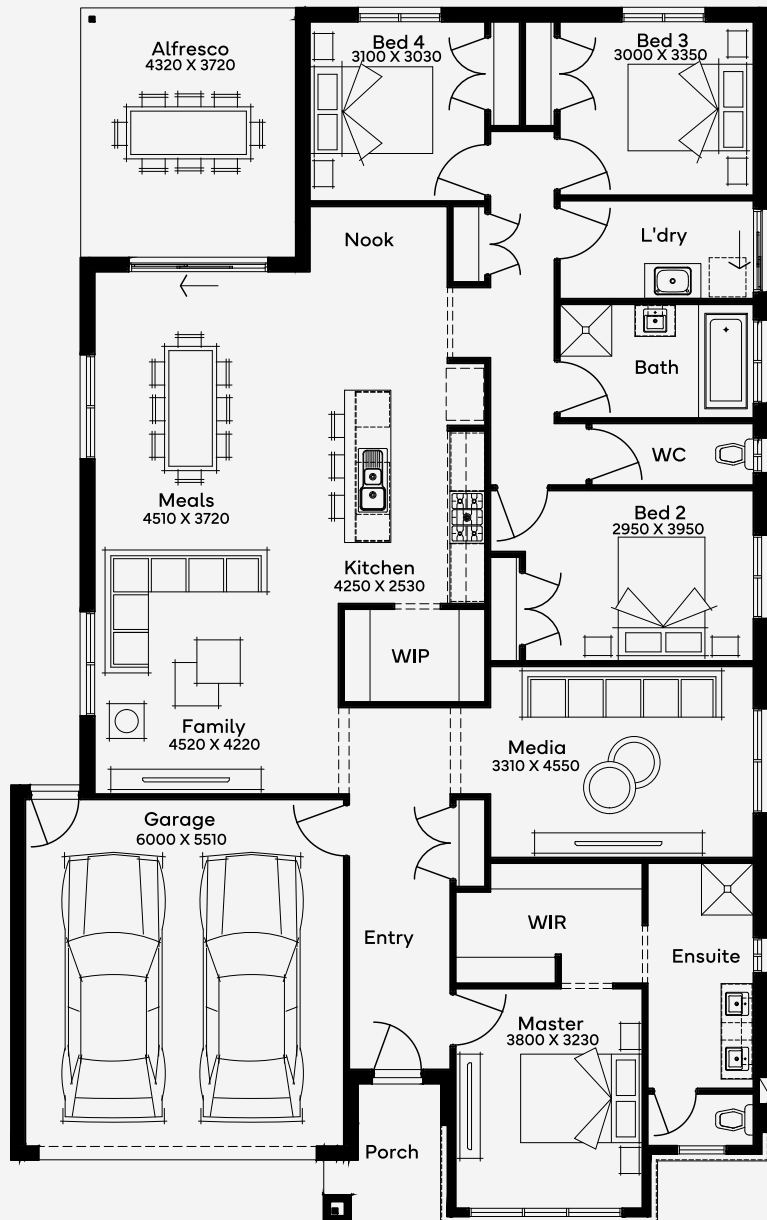

# Aitken 27

ELEVATE

House Area

250.3 m<sup>2</sup>

Min Lot Size (WxL)

14m x 30m

14M+ LOT WIDTH

SINGLE STOREY

Please note: Some floorplan option combinations may not be possible together. Please speak to a New Home Specialist.  
Base price shown as of 12 December 2024 and is subject to change.