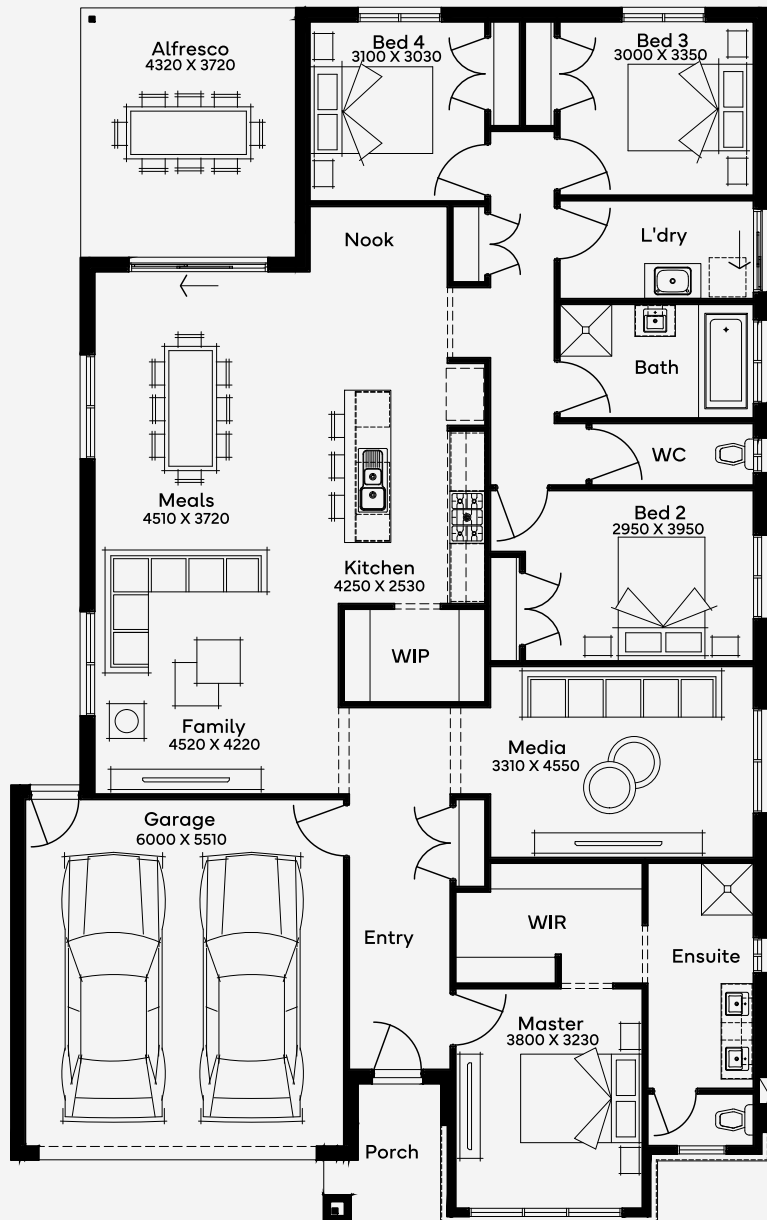

Aitken 27

ELEVATE

House Area

250.3 m²

Min Lot Size (WxL)

14m x 30m

14M+ LOT WIDTH

SINGLE STOREY

Please note: Some floorplan option combinations may not be possible together. Please speak to a New Home Specialist.
Base price shown as of 19 October 2024 and is subject to change.