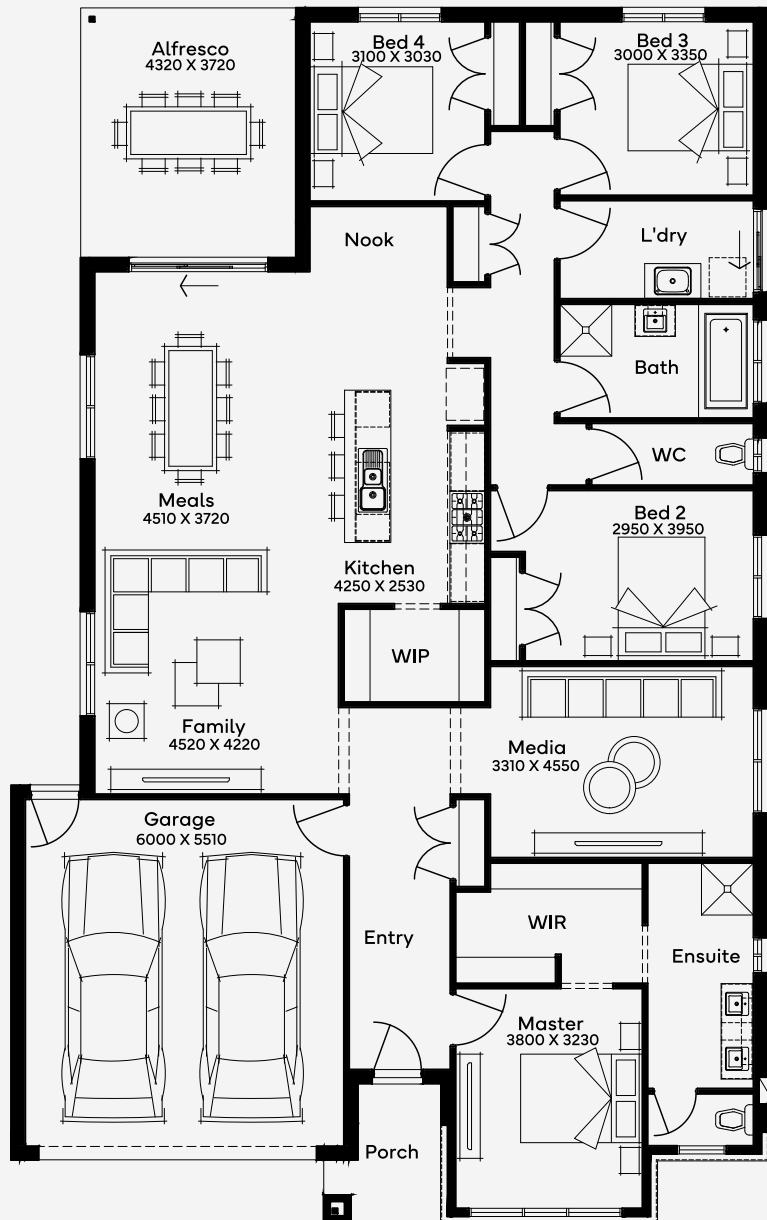

# Aitken 27

ELEVATE

House Area

250.3 m<sup>2</sup>

Min Lot Size (WxL)

14m x 30m

14M+ LOT WIDTH

SINGLE STOREY

Please note: Some floorplan option combinations may not be possible together. Please speak to a New Home Specialist.  
Base price shown as of 22 November 2024 and is subject to change.