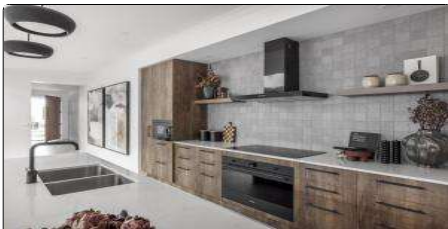

Display Home Guide

STATE
Vic

BUILD REGION
All

SUBURB
All

STOREYS
All

LOC
En_qld

SAVE
1

Akuna 29

29 Claremont Drive, Warragul

4 2 2 2

Width 16 Depth 30 Lot 270.39

Pier Facade