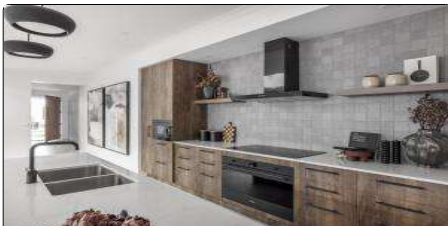

Display Home Guide

STATE
Vic

BUILD REGION
All

SUBURB
All

STOREYS
All

LOC
En_nsw

SAVE
1

Akuna 29

29 Claremont Drive, Warragul

4 Beds 2 Baths 2 Carports 2 Living Areas

Width 16 Depth 30 Lot 270.39

Pier Facade