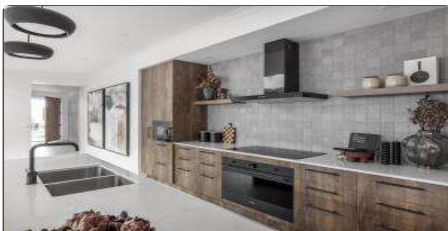

Display Home Guide

STATE
Vic

BUILD REGION
All

SUBURB
All

STOREYS
All

ID
56

Akuna 29

29 Claremont Drive, Warragul

4 Beds 2 Bathrooms 2 Car Spaces 2 Living Areas

Width 16 Depth 30 Lot 270.39

Pier Facade