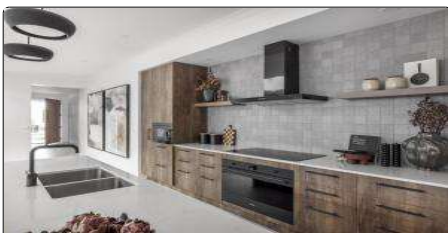

Display Home Guide

STATE
Vic

BUILD REGION
All

SUBURB
All

STOREYS
All

Akuna 29

29 Claremont Drive, Warragul

4 Beds 2 Baths 2 Carports 2 Garages

Width 16 Depth 30 Lot 270.39

Pier Facade